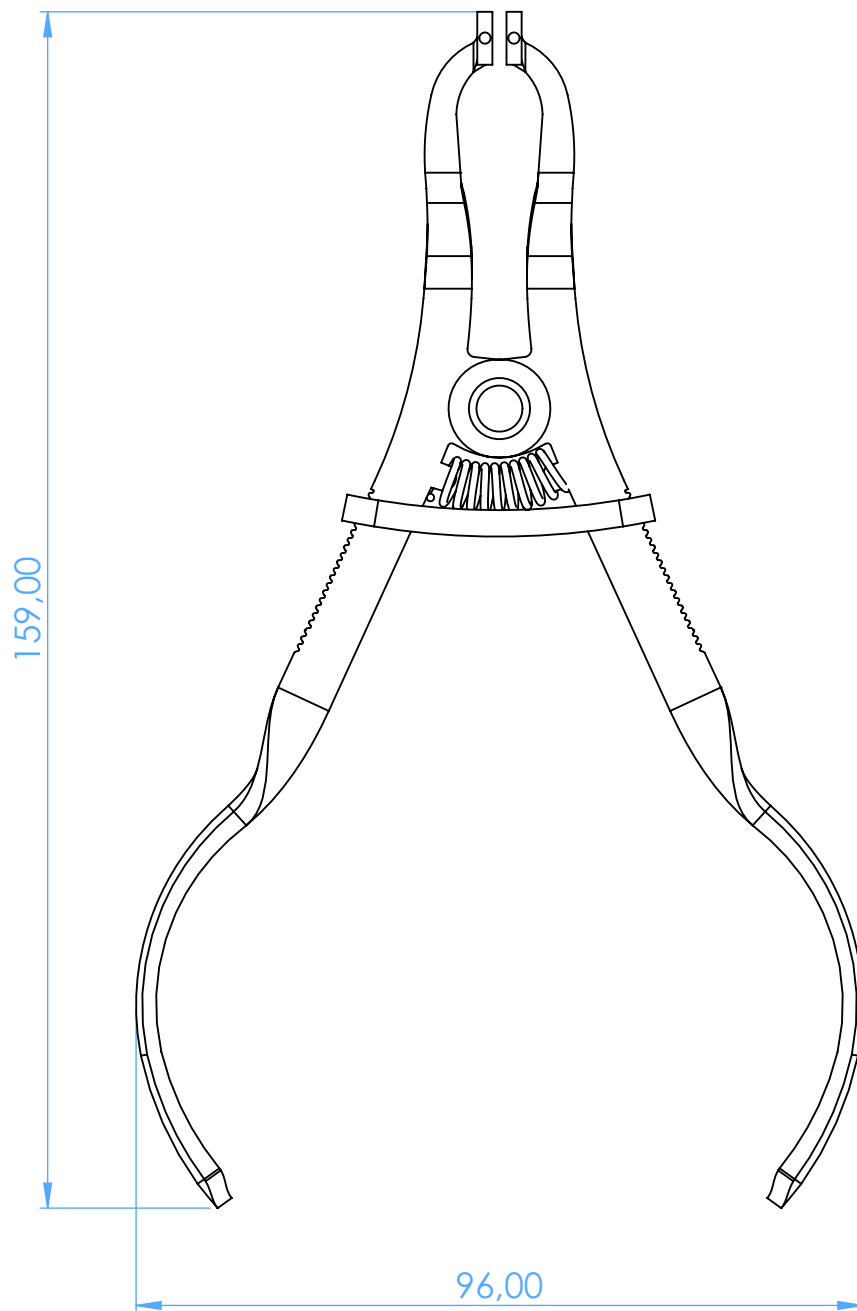

# W3035 - Pinza per Uncini - Clamp forcep

Ivory lightweight 16 cm

SCALE 1:1