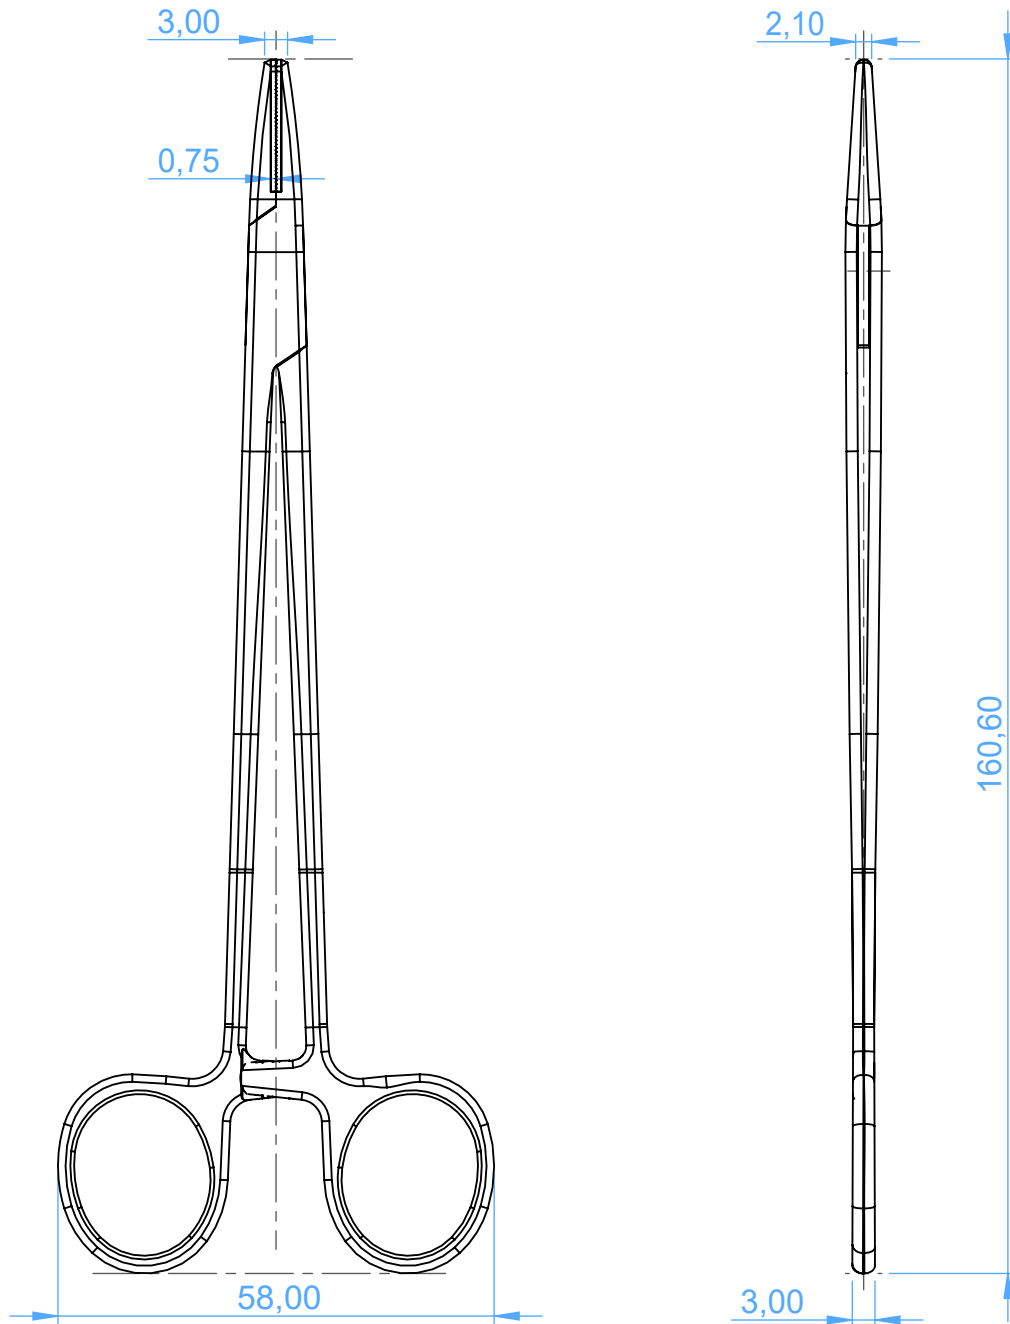

W0412-16TC - NEEDLE HOLDERS / Porta aghi

TC Mayo-Hegar

SCALE 1:1