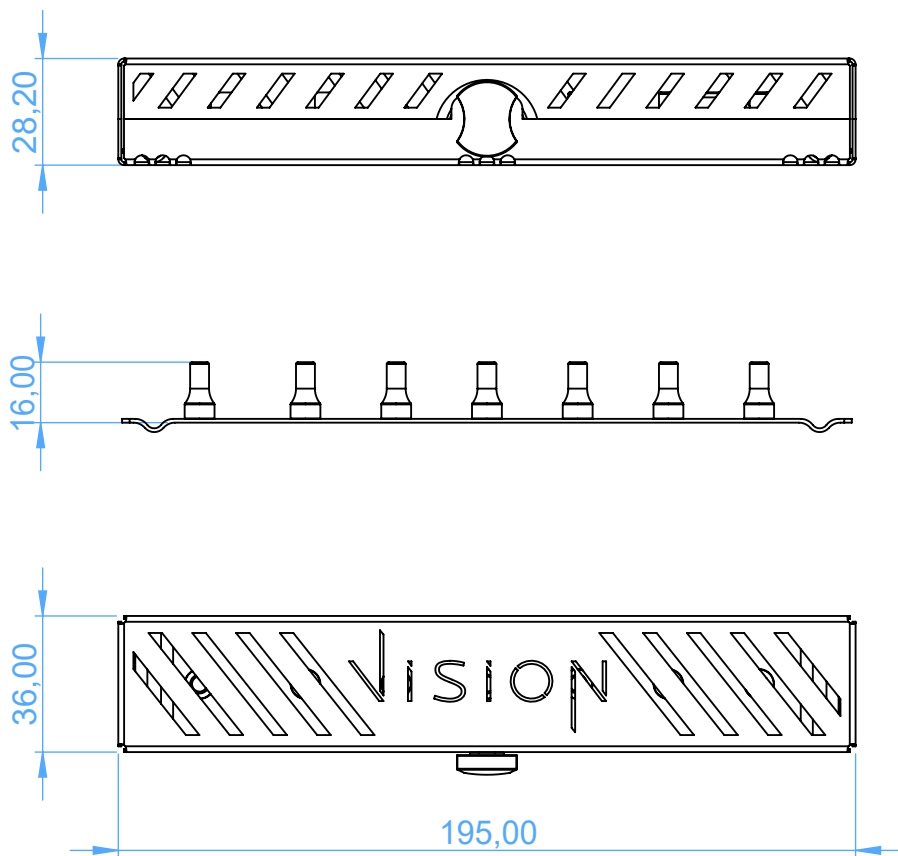

VV2731-6 - Vassoio Magnetico Inox - Stainless Steel Magnetic Locking Tray

SCALE 1:2