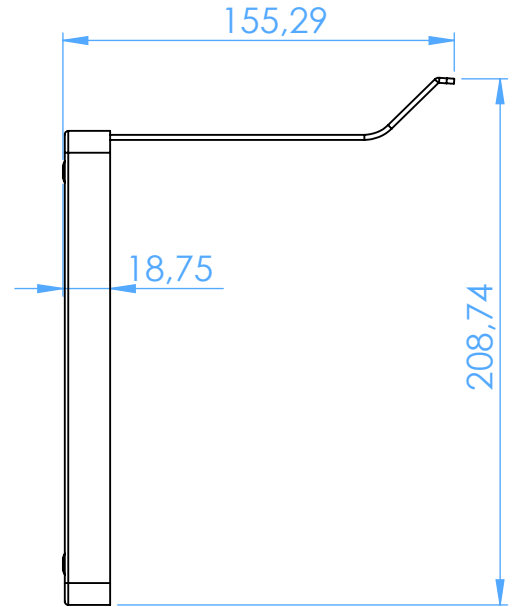

S5800 - Pliers tray/Vassoio porta pinze

stainless steel pliers tray STANDARD

SCALE 1:10