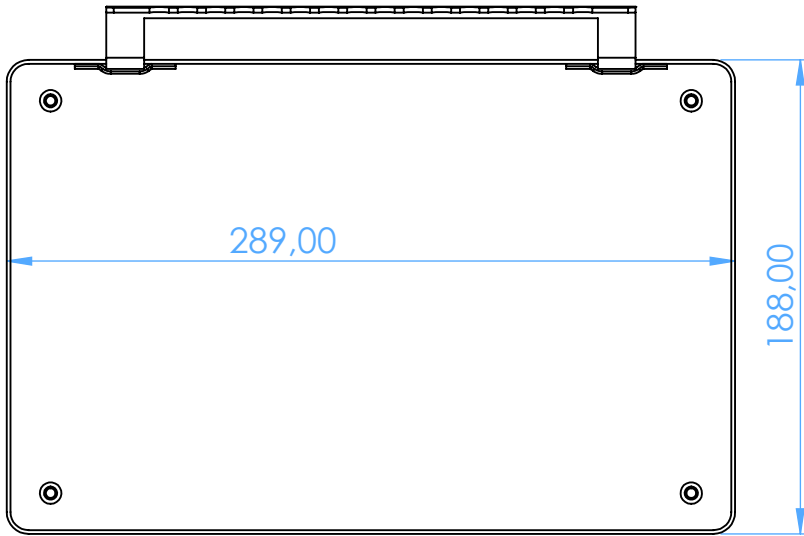

S5800 - Pliers tray/Vassoio porta pinze

stainless steel pliers tray STANDARD

SCALE 1:10