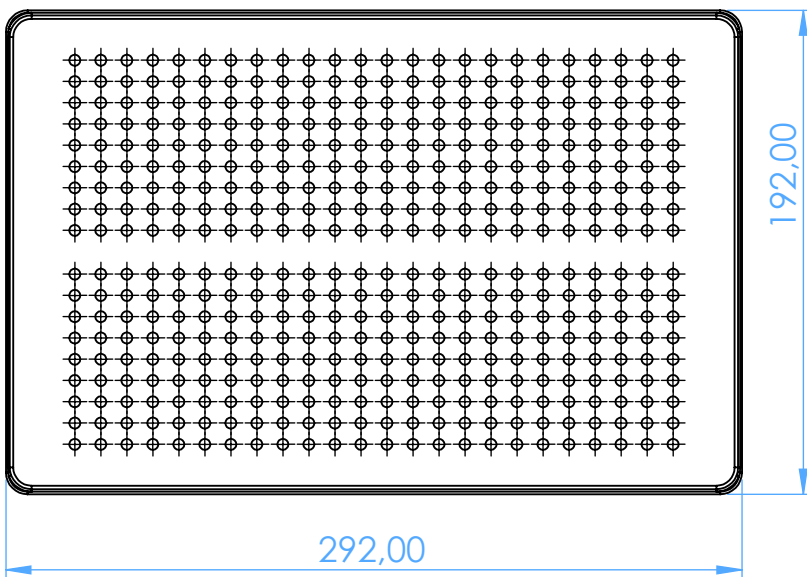

S5800 - Pliers tray/Vassoio porta pinze

stainless steel pliers tray STANDARD

SCALE 1:10