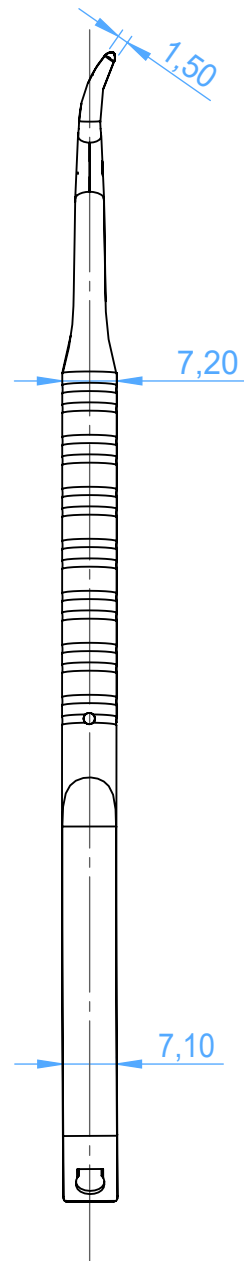

PR0460-15TC Needle holders
TC Castroviejo
with curved jaws

Scale 1:1