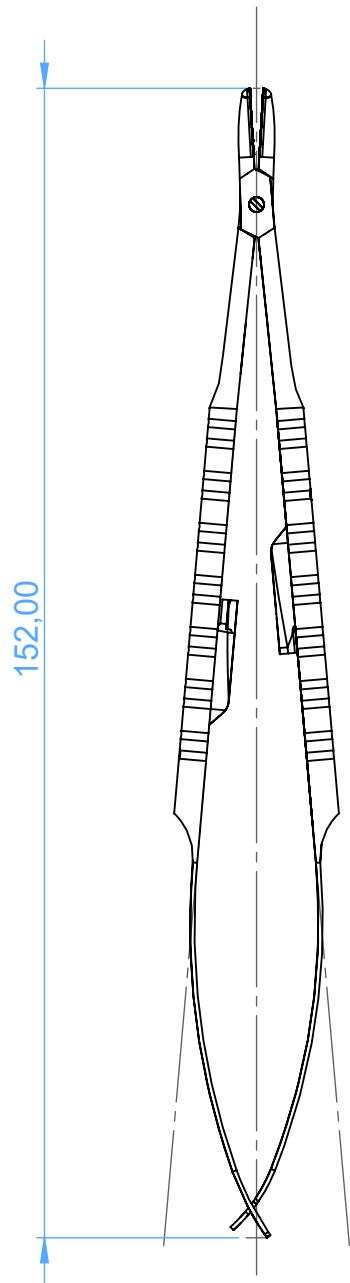

PR0460-15TC Needle holders
TC Castroviejo
with curved jaws

Scale 1:1