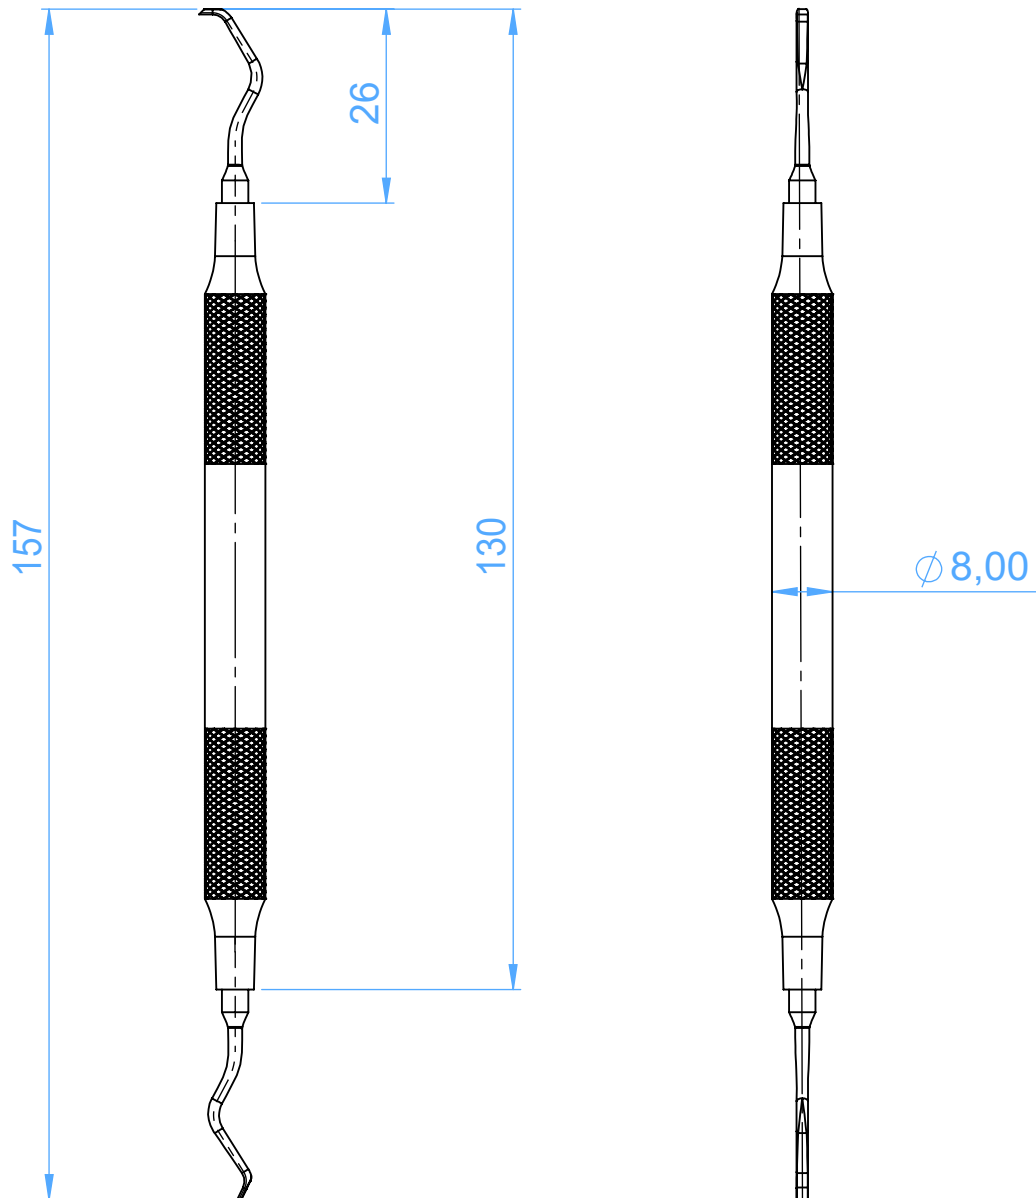

Curettes and Scalers
MV1809-6
6 Goldman-Fox

Scale 1:1