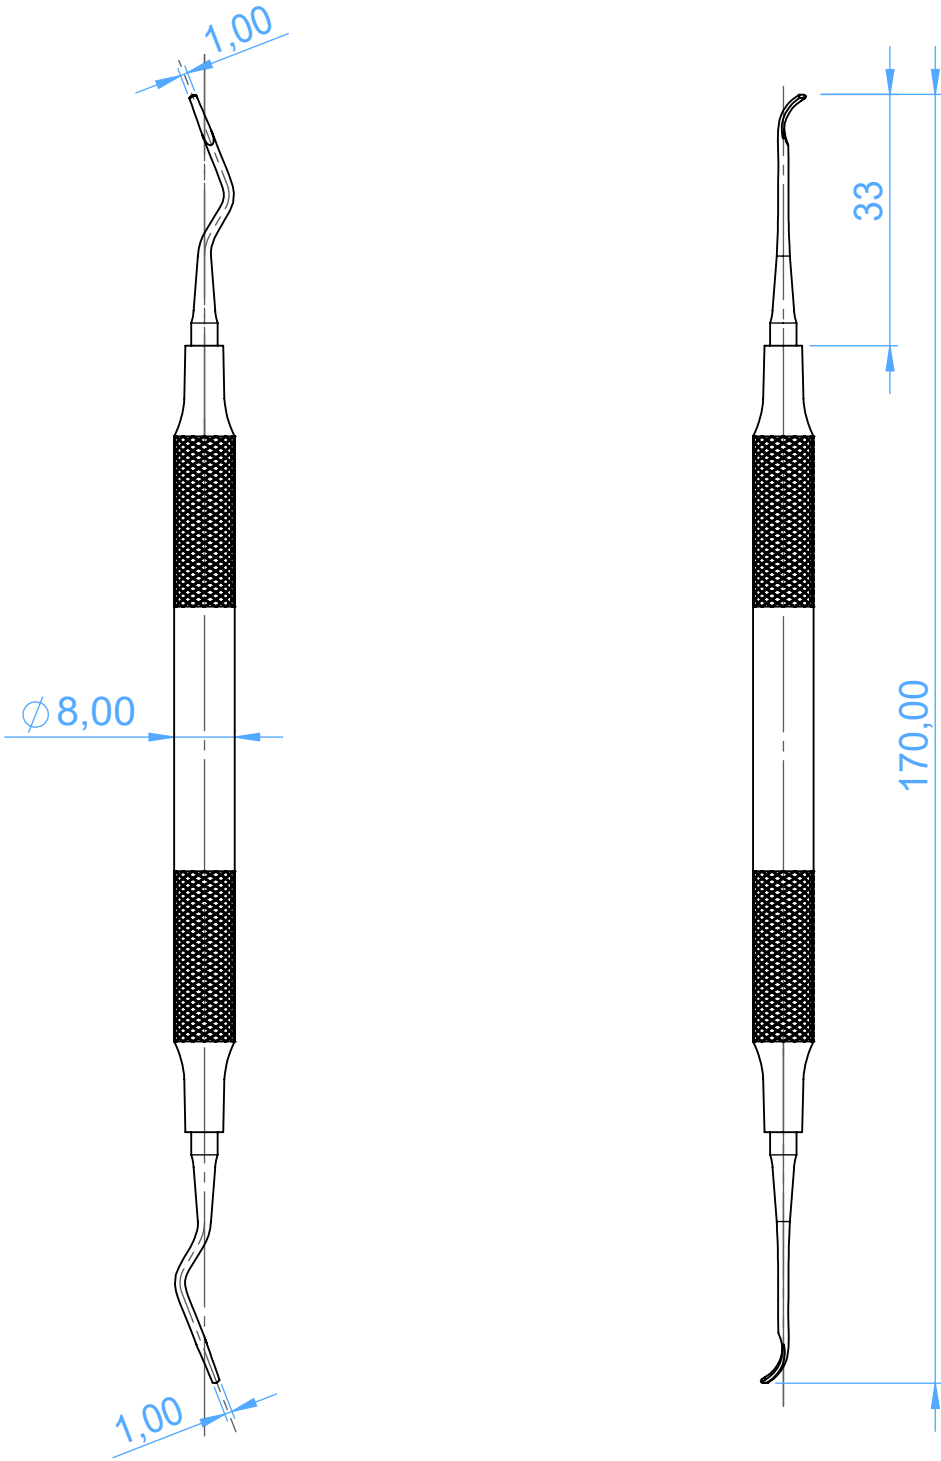

Curettes and Scalers
MV1809-4
4 Goldman-Fox

Scale 1:1