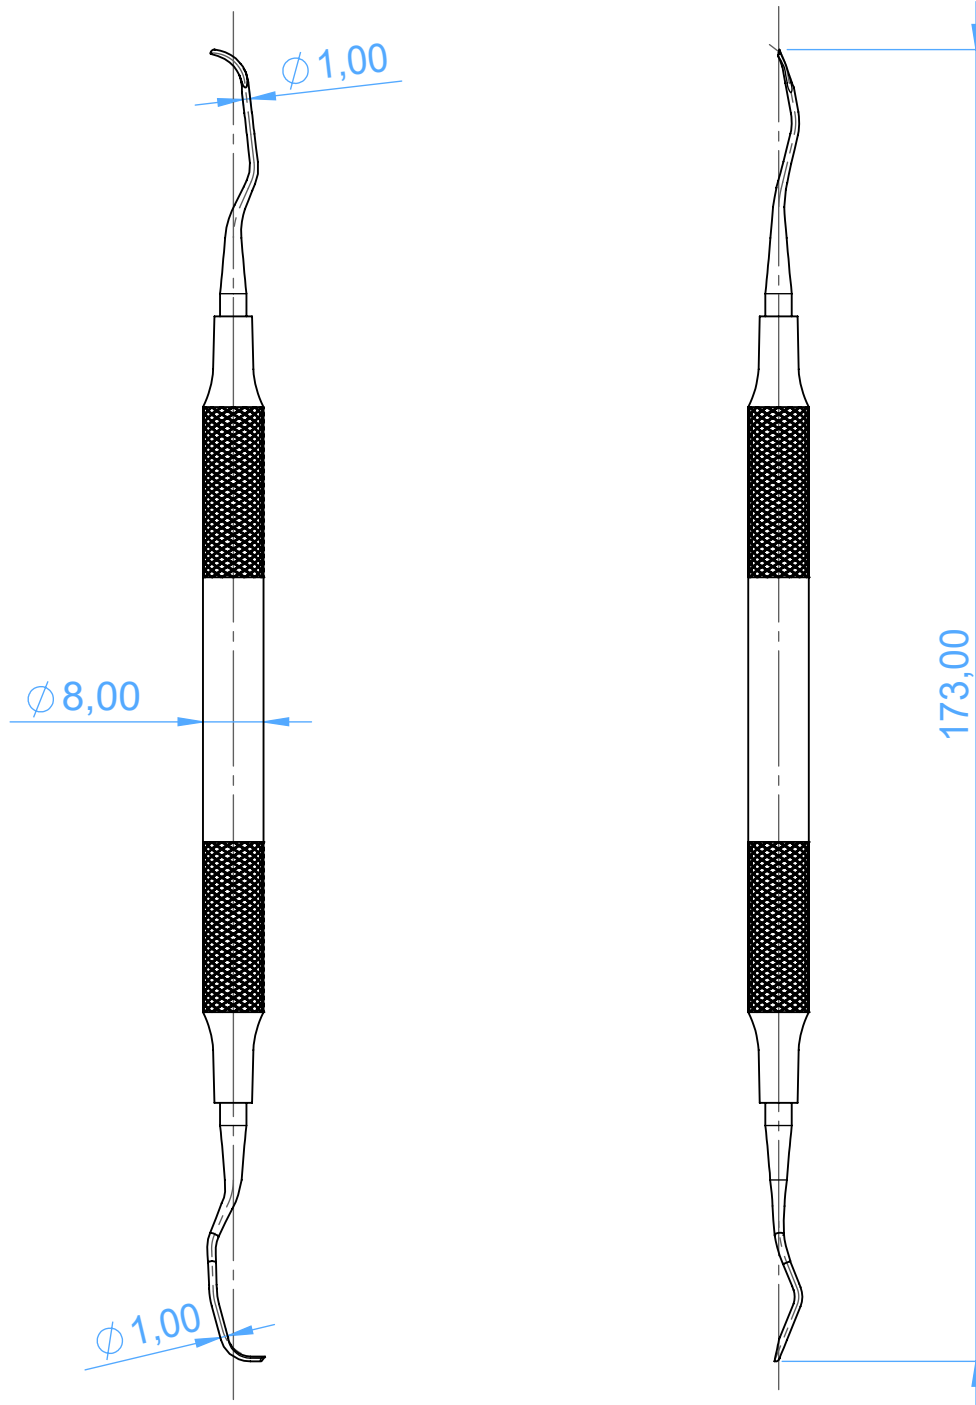

Gracey curettes  
MV1807-11MD  
11 /14 Gracy  
Mesial-Distal

Scala 1:1

**ASA DENTAL**  
MAKE PEOPLE SMILE