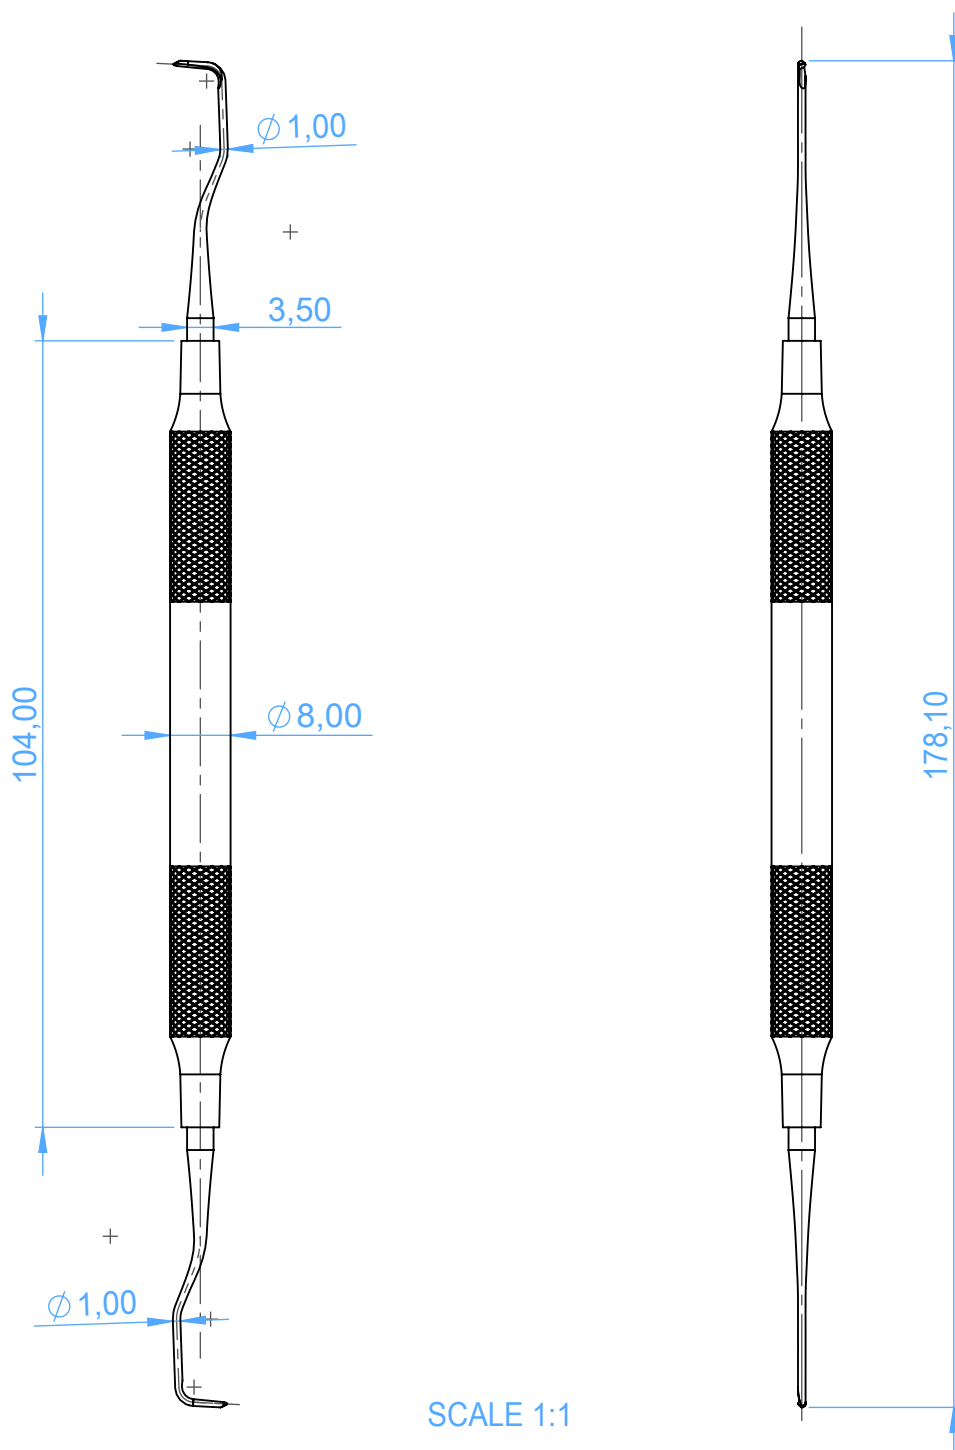

MV1807-02 - GRACEY CURETTES / CURETTE GRACEY

1/2 Gracey

SCALE 1:1