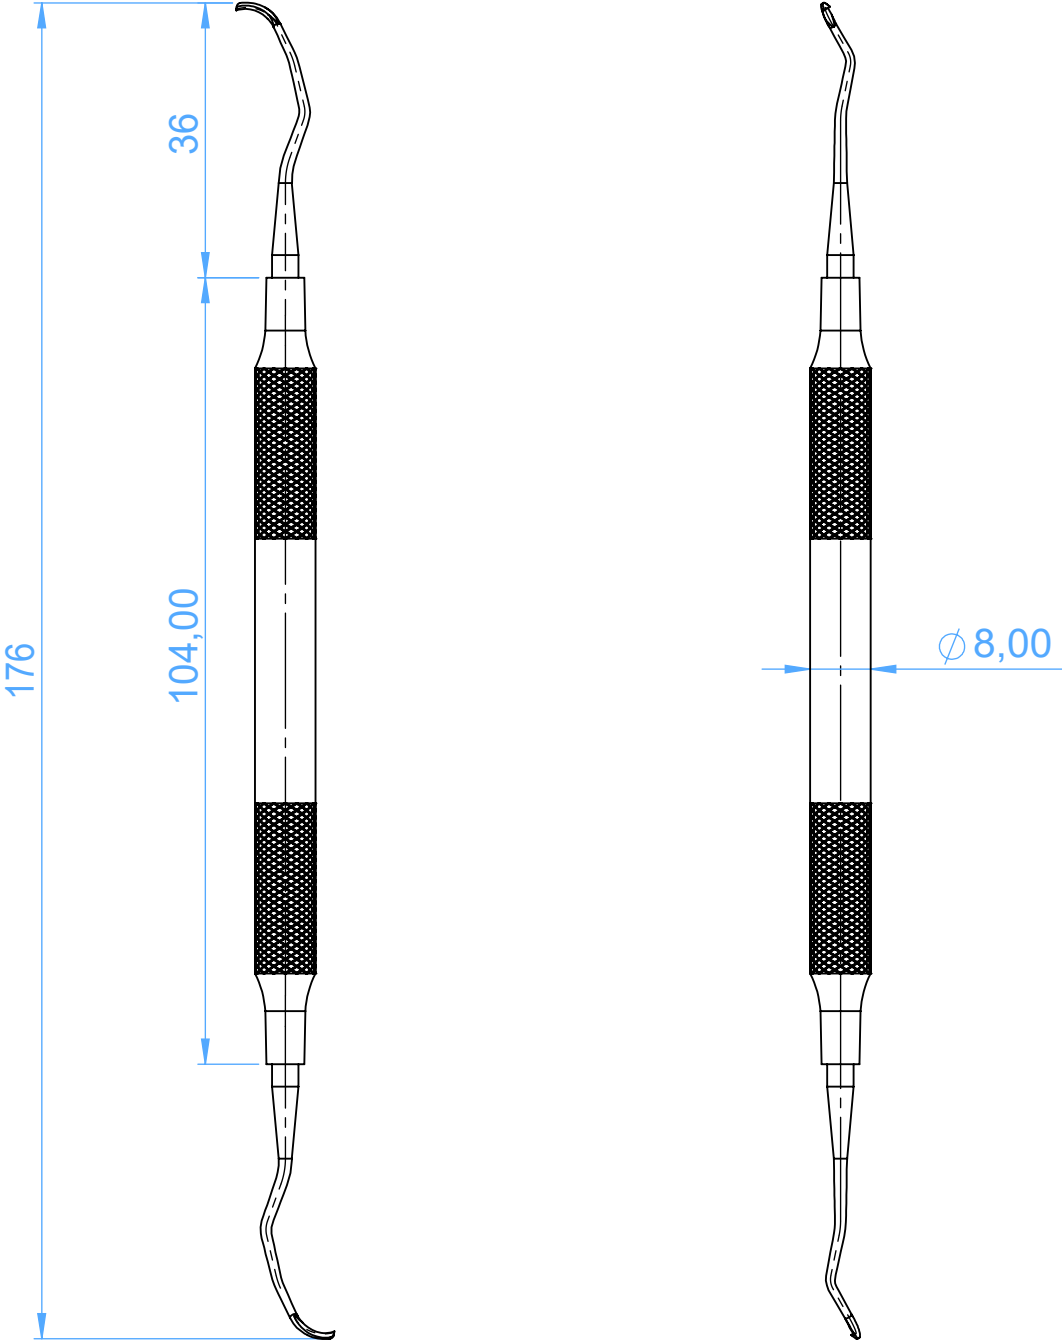

MV1805-02
Curettes and Scalers

HU 1/2 Langer

Scale 1:1