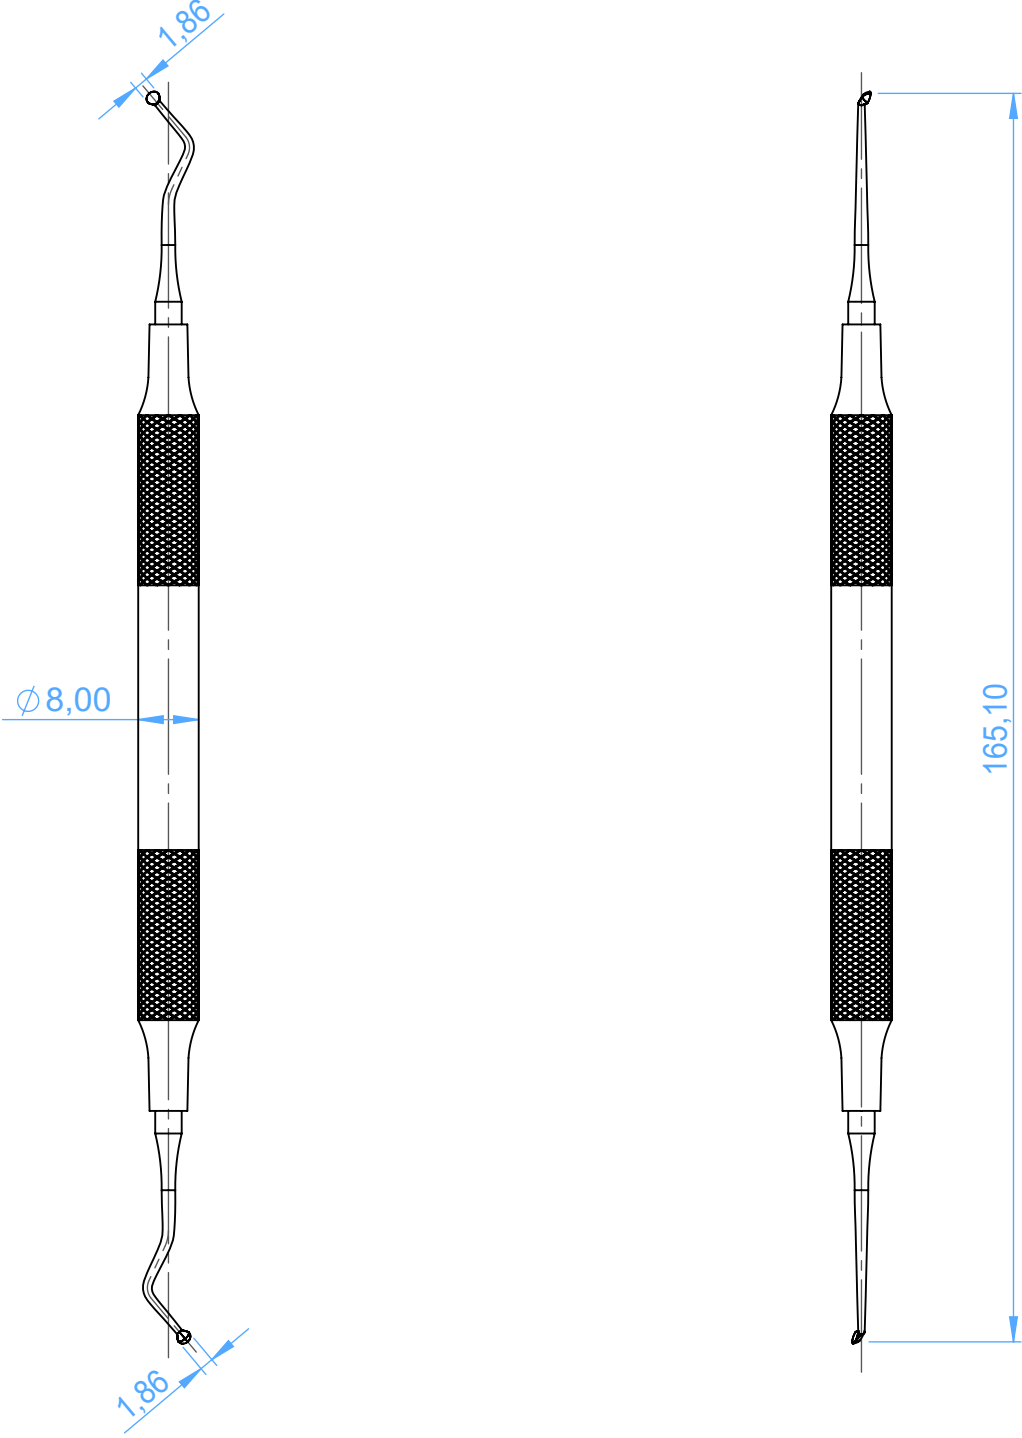

MV1705-18 Excavators - oval spoons

18W

Scale 1:1