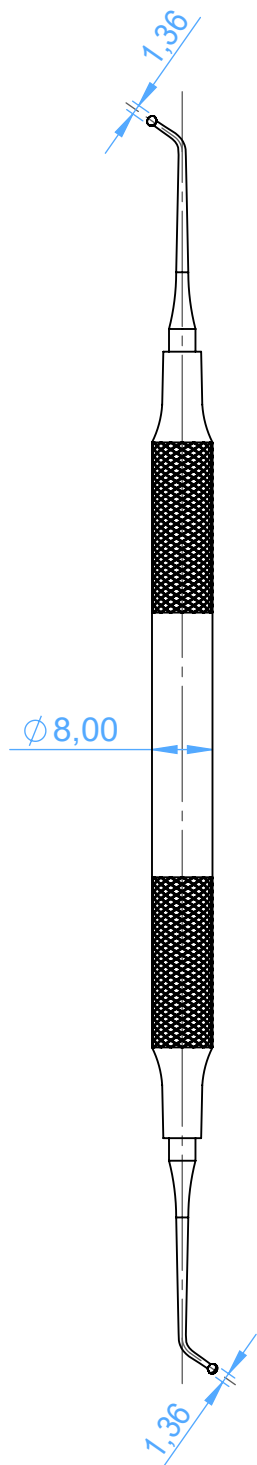

MV1702-6 Excavators - spoons

6

Scale 1:1