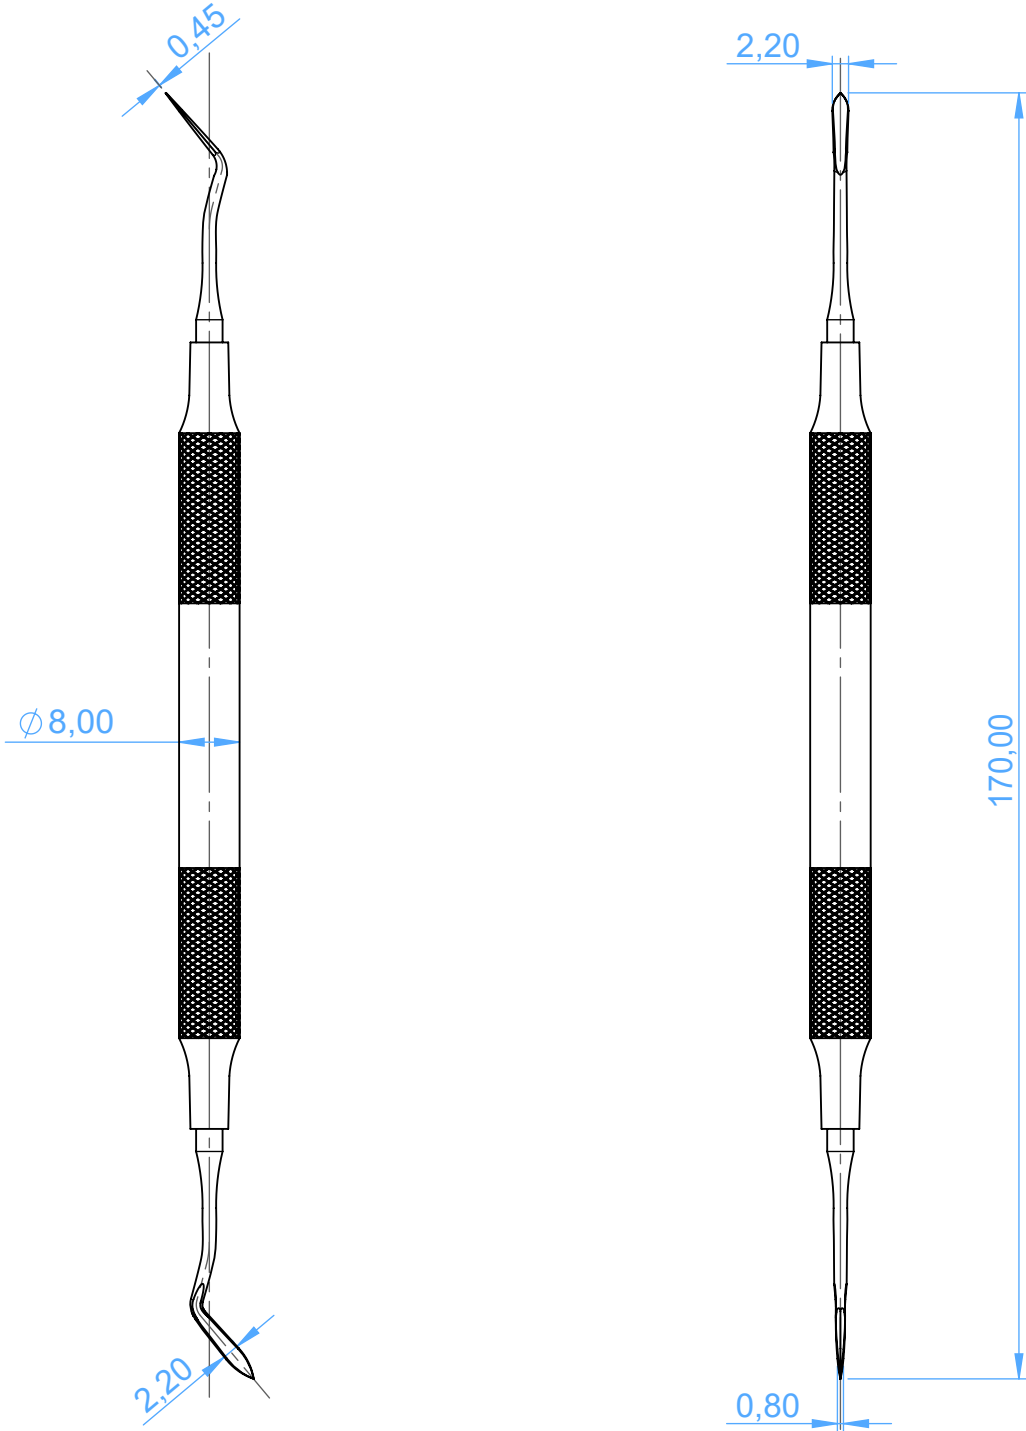

MV1501-2 Amalgam carvers

2 Ward

Scale 1:1