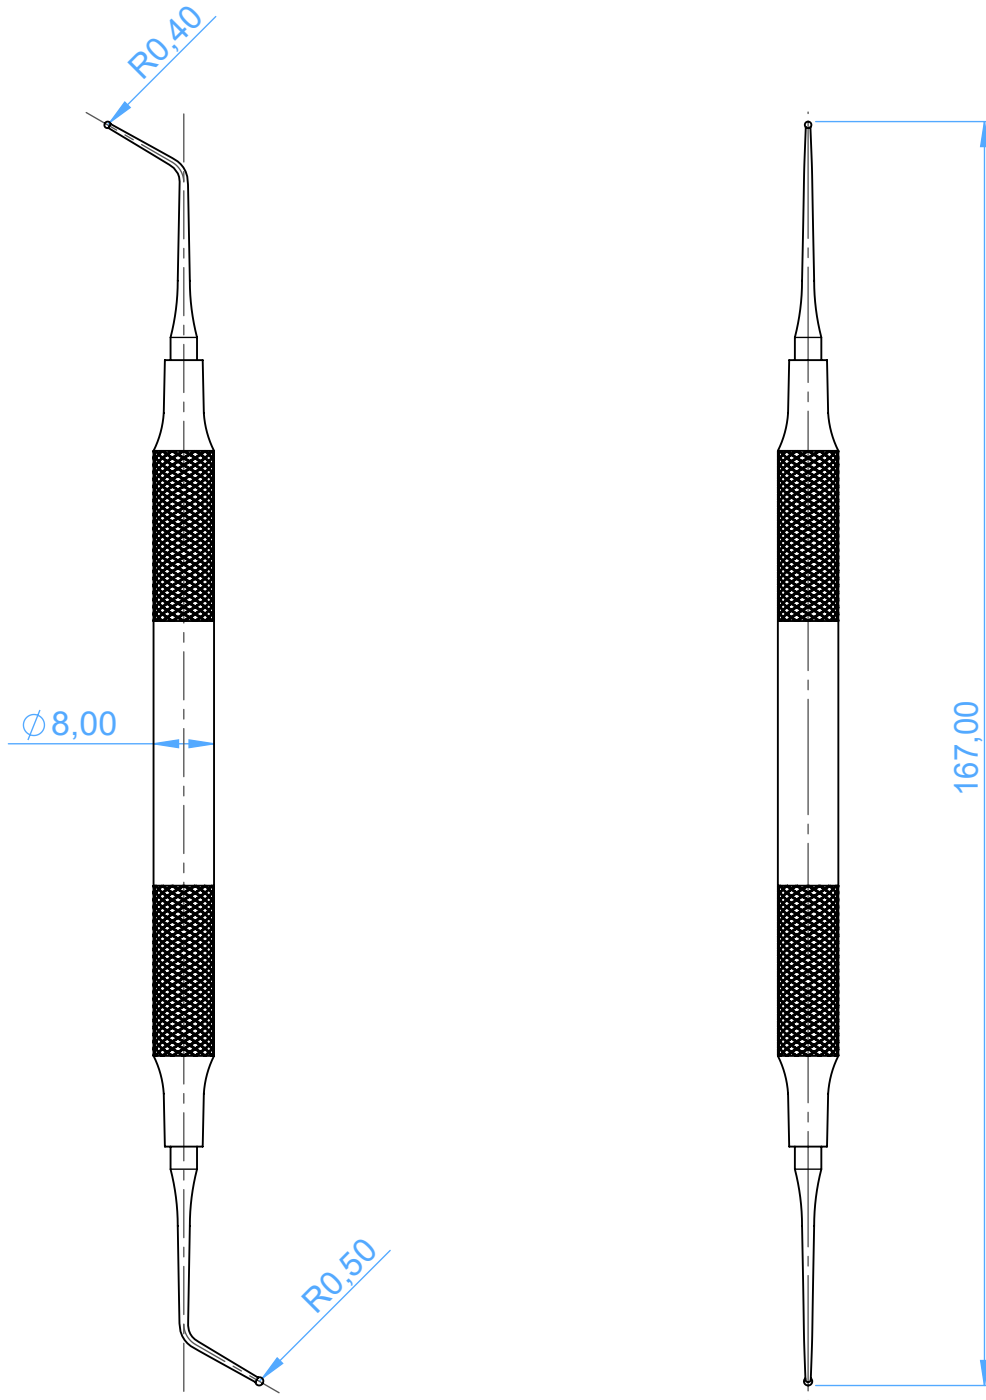

# MV1301 Operative Instruments

Scale 1:1