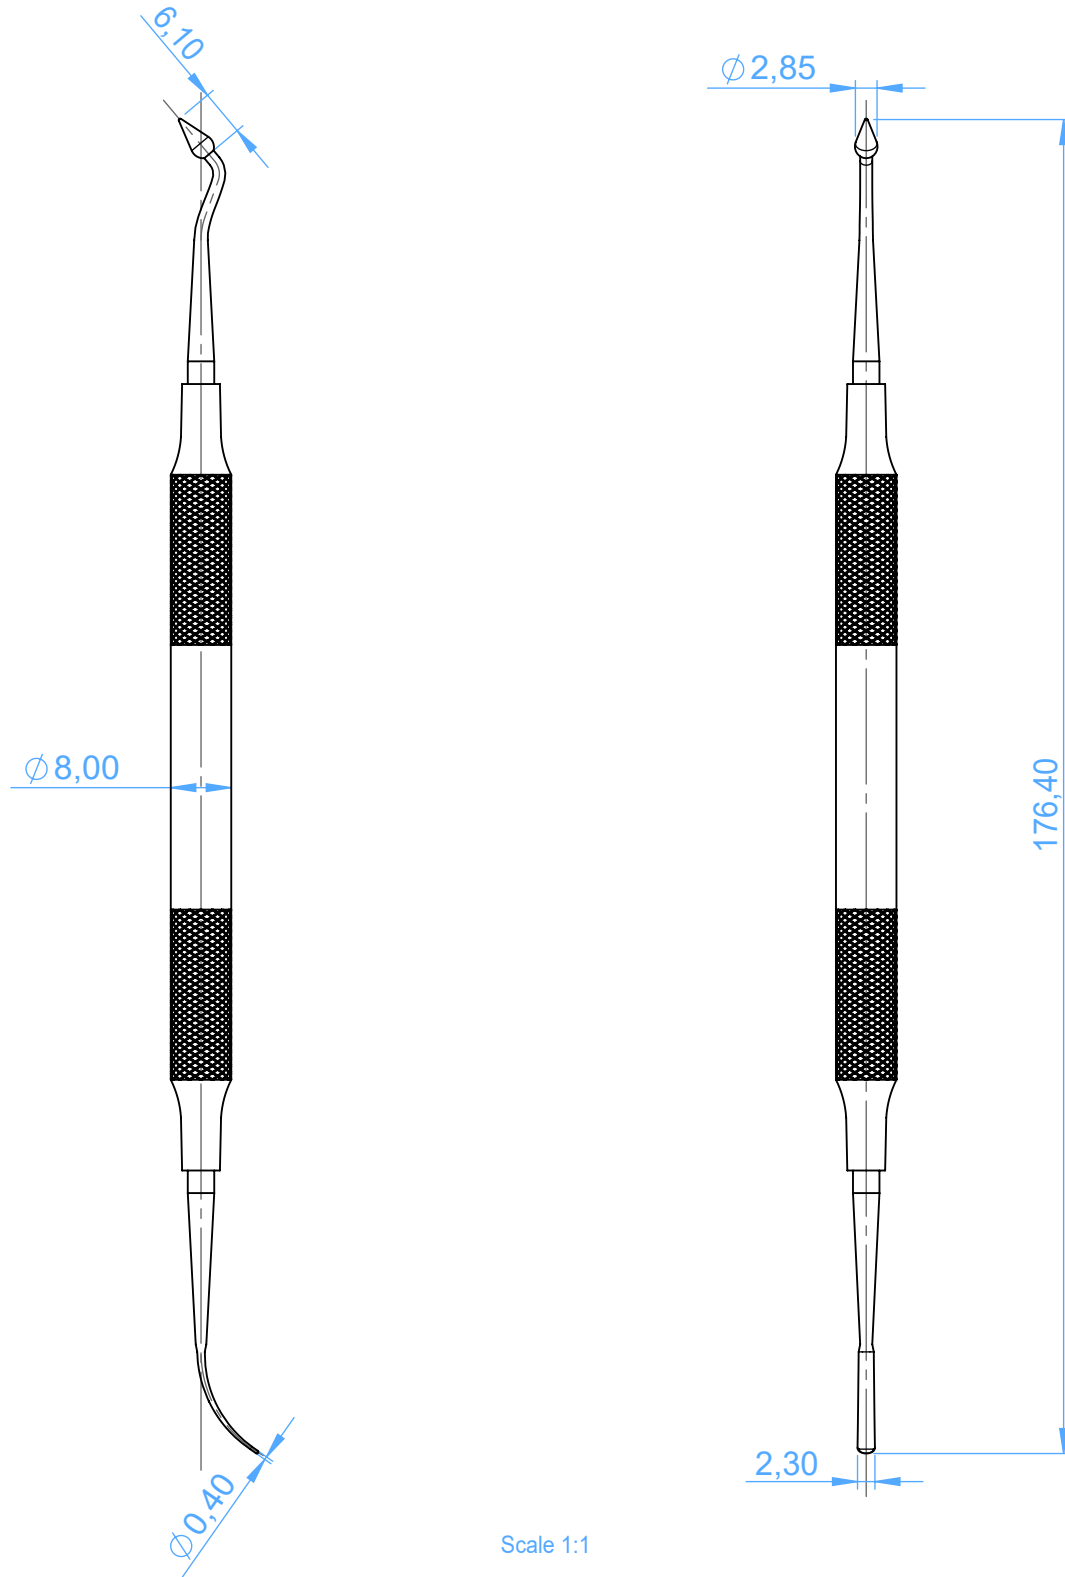

MV1220-B2 Filling instruments - Burnishers
NYU/B2

Scale 1:1