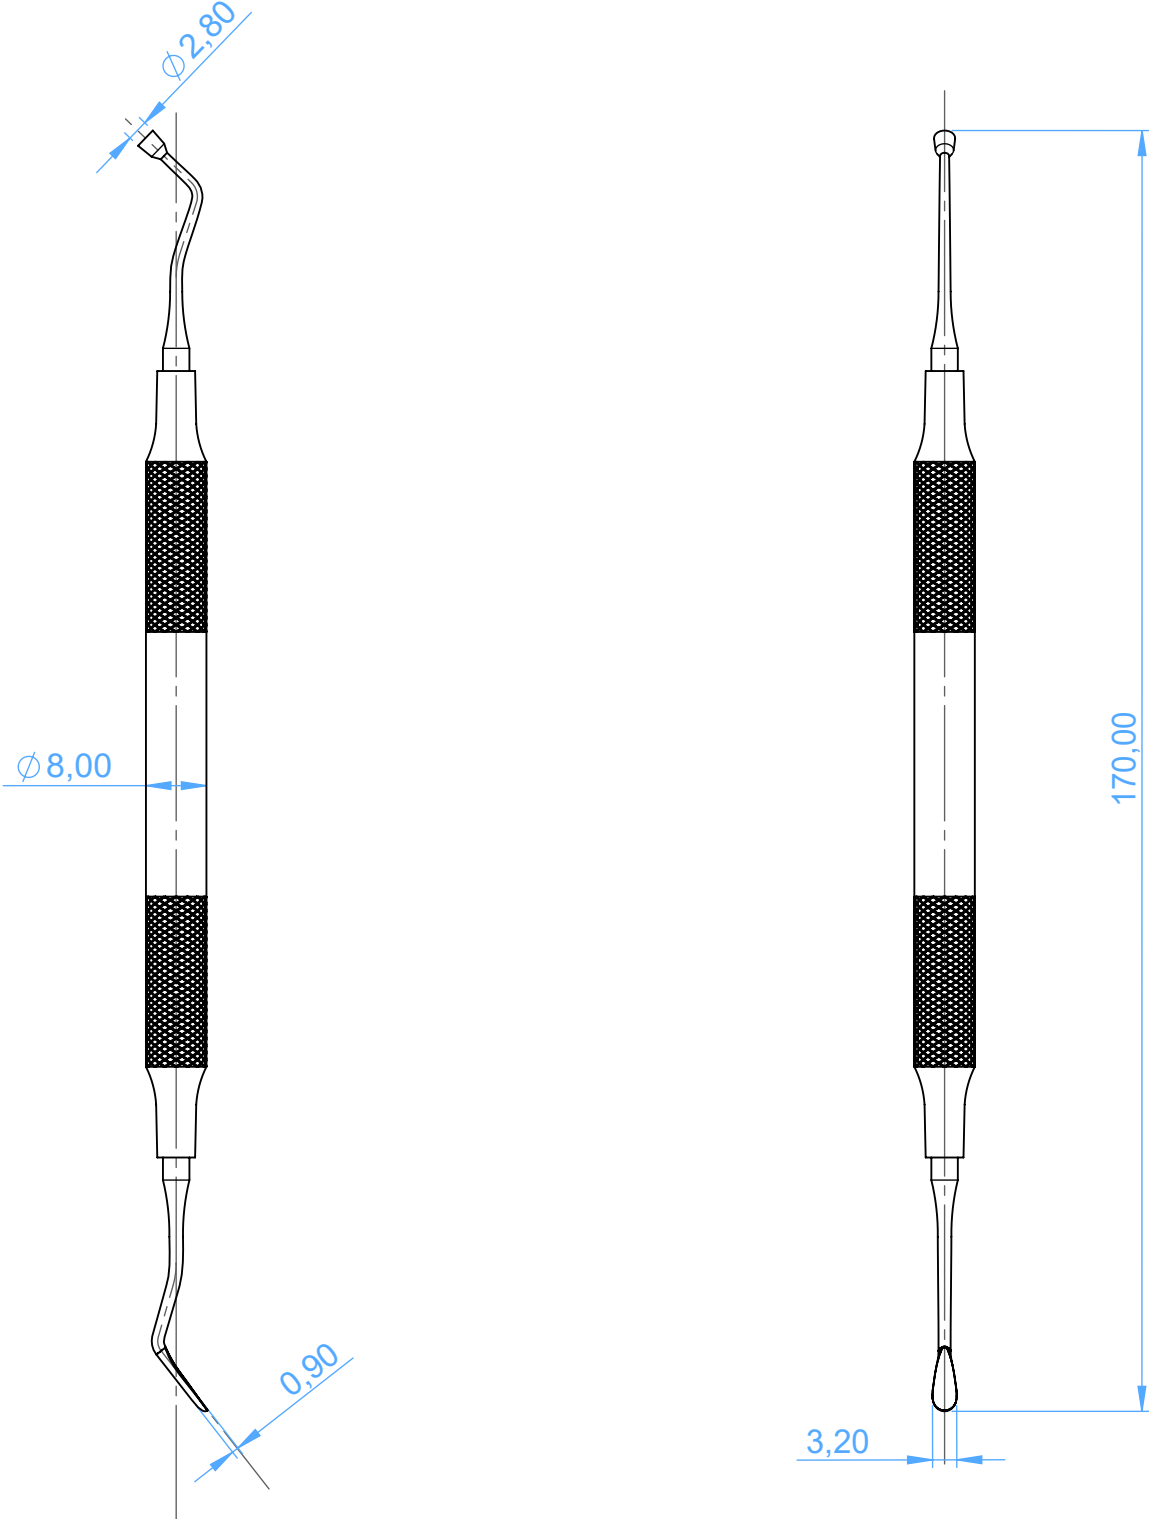

MV1216-3 Plastic filling instruments

3 Woodson

Scale 1:1