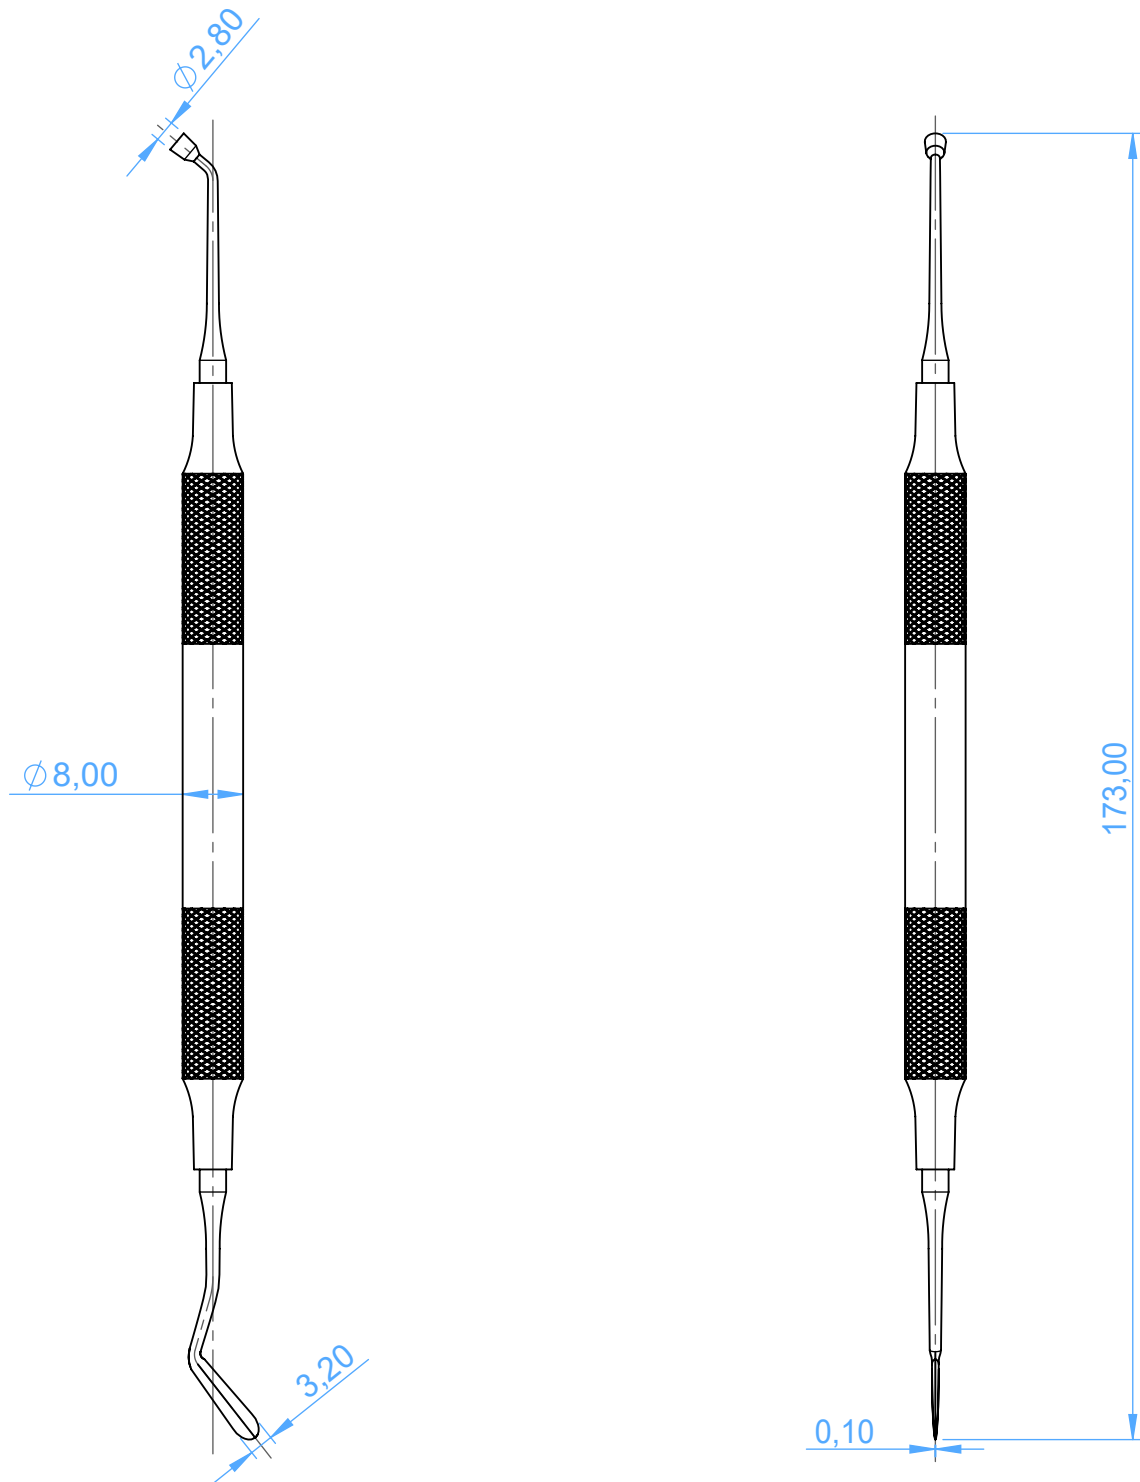

MV1216-2 Plastic filling instruments  
2 Woodson

Scale 1:1