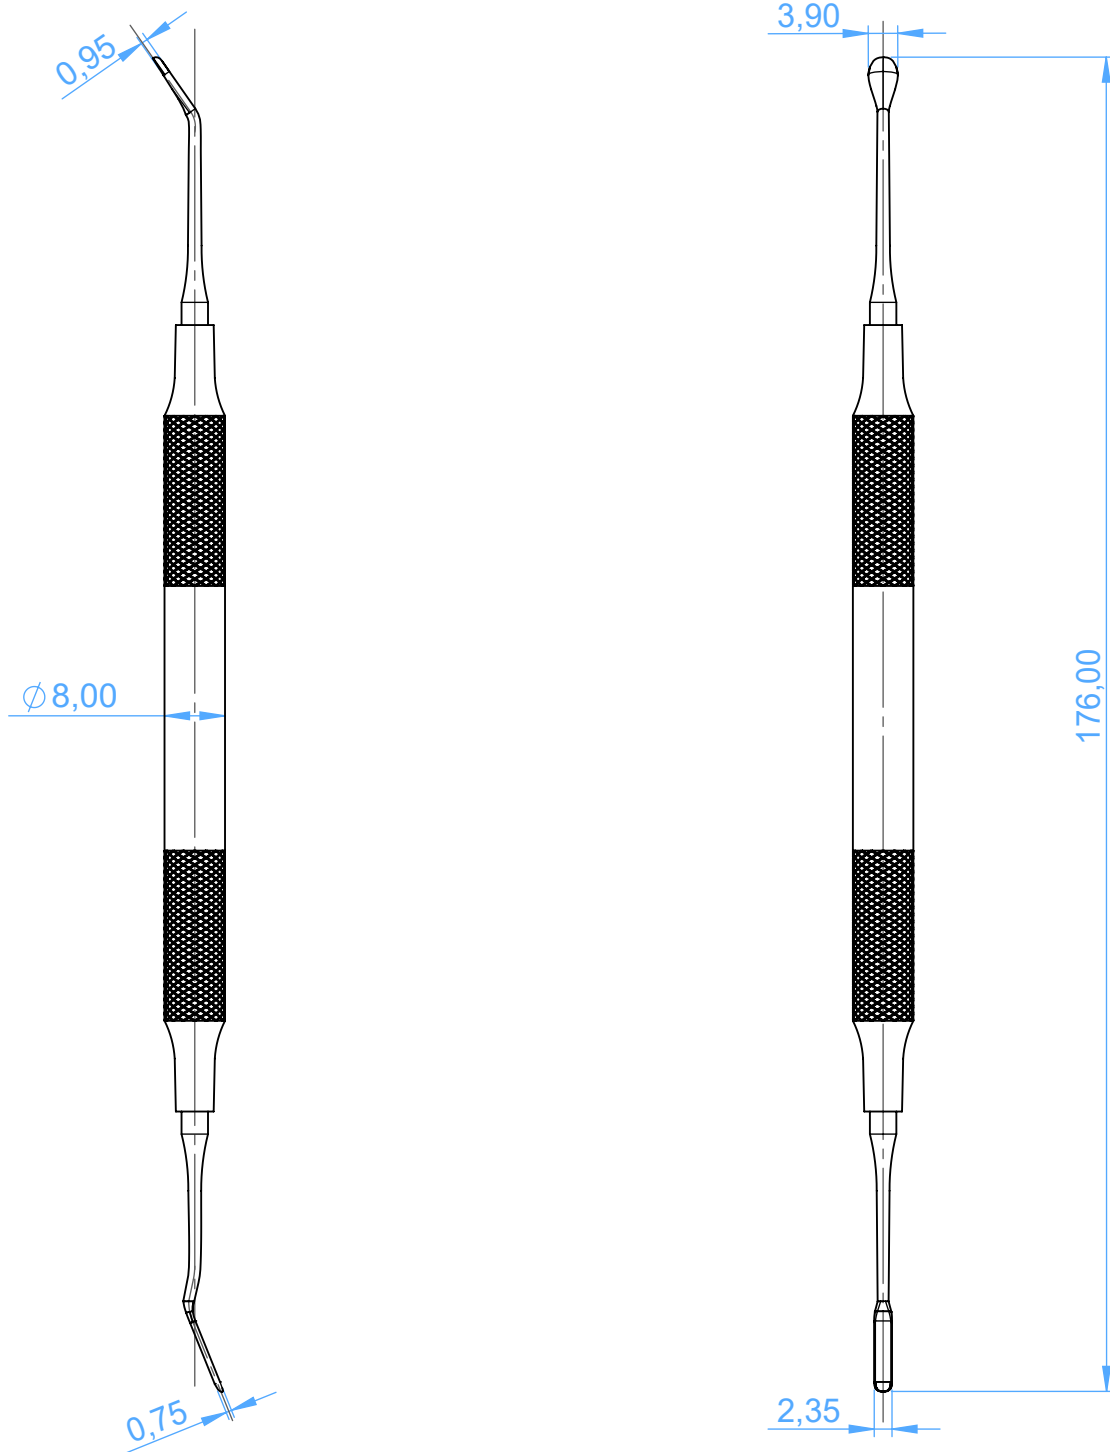

MV1216-1 Plastic filling instruments

1 Woodson

Scale 1:1