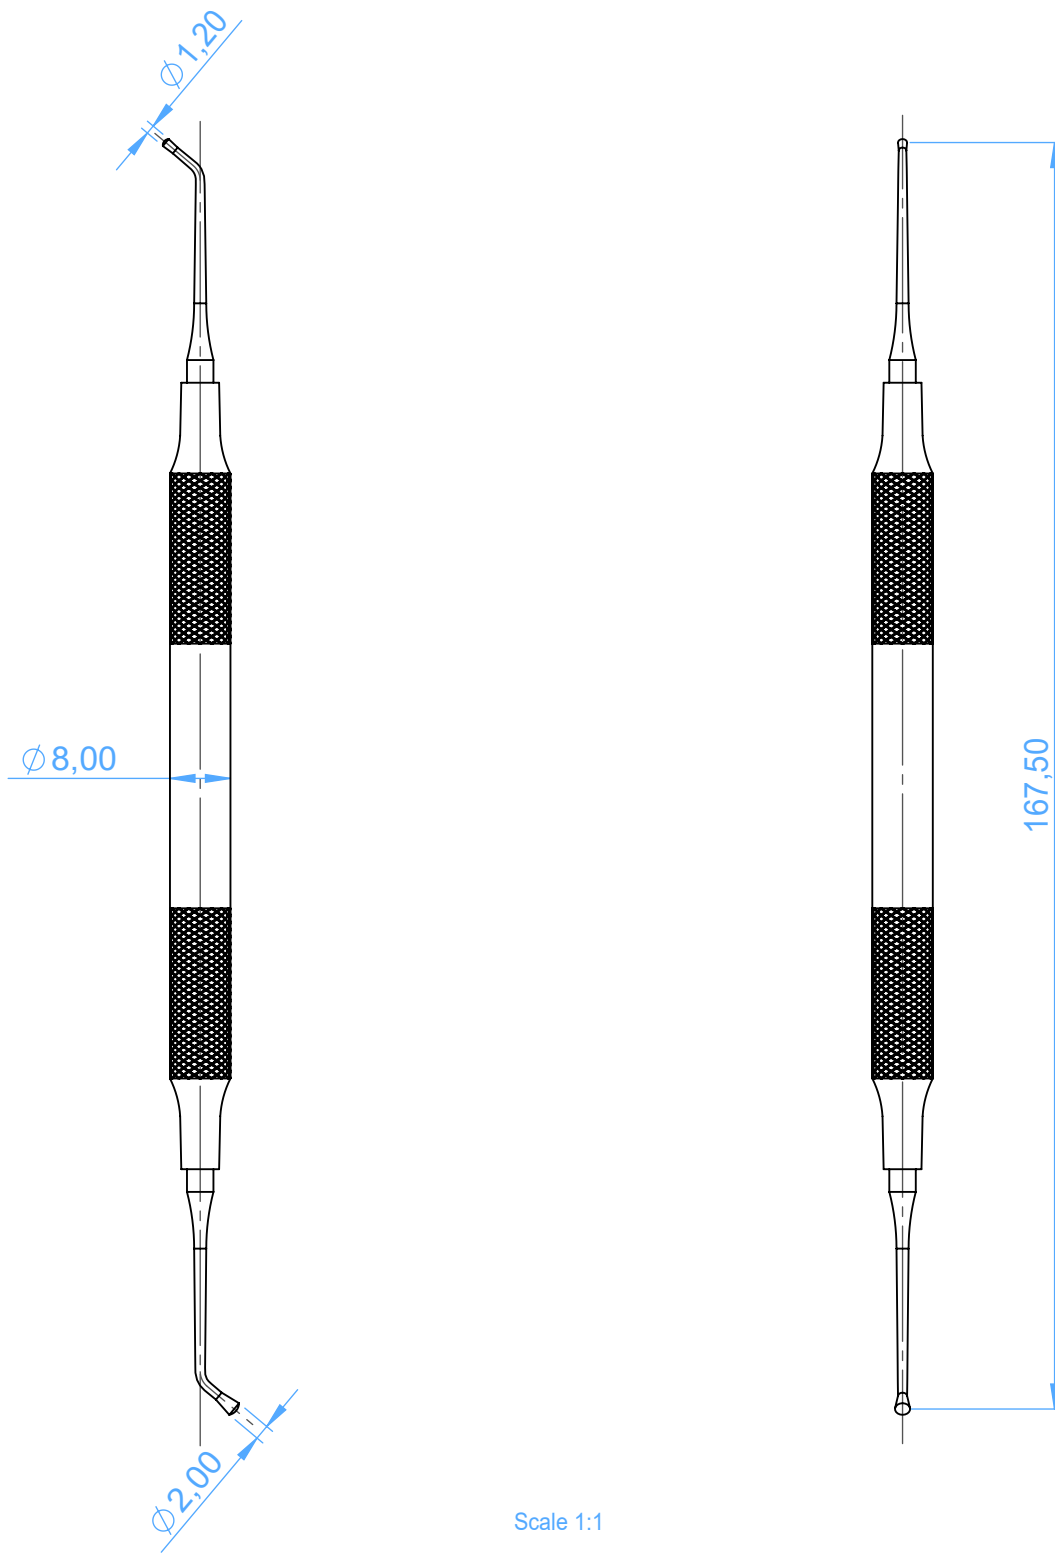

MV1214-3 Filling instruments - Burnishers

3 Ladmore

Scale 1:1