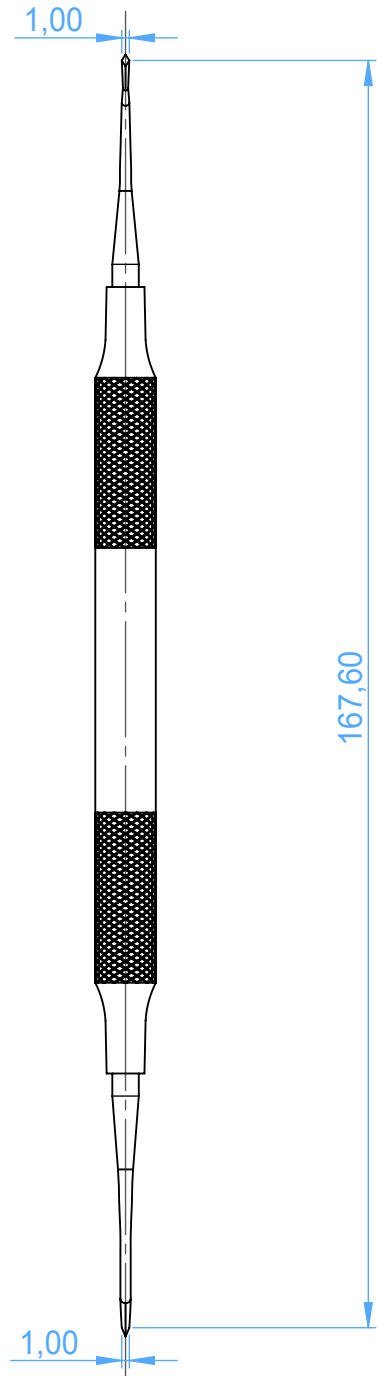

# MV1211-0T Amalgam instruments

0T Tanner

Scale 1:1