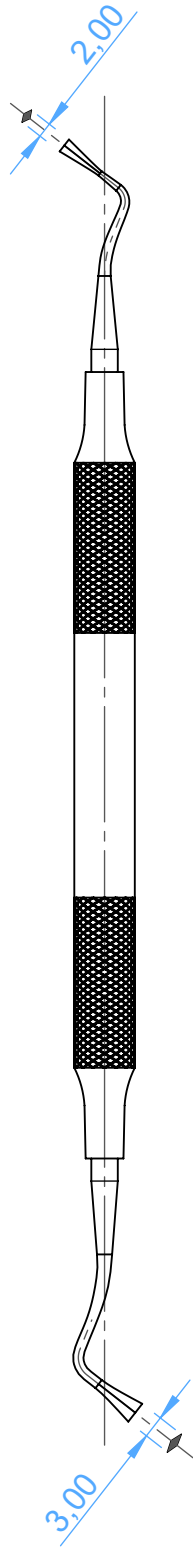

# MV1211-0T Amalgam instruments

0T Tanner

Scale 1:1