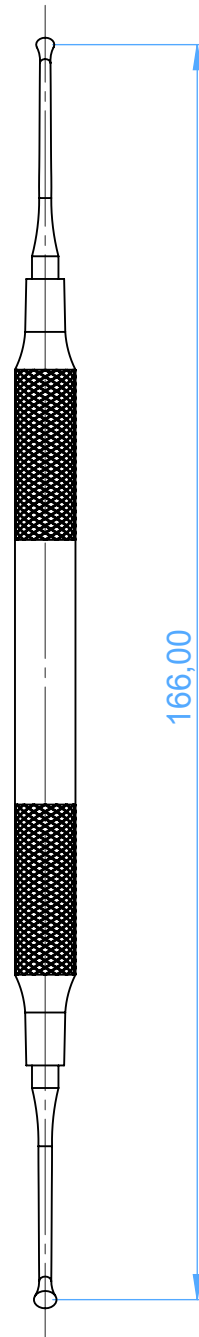

MV1205-2 Amalgam instruments

2 Ward

Scale 1:1