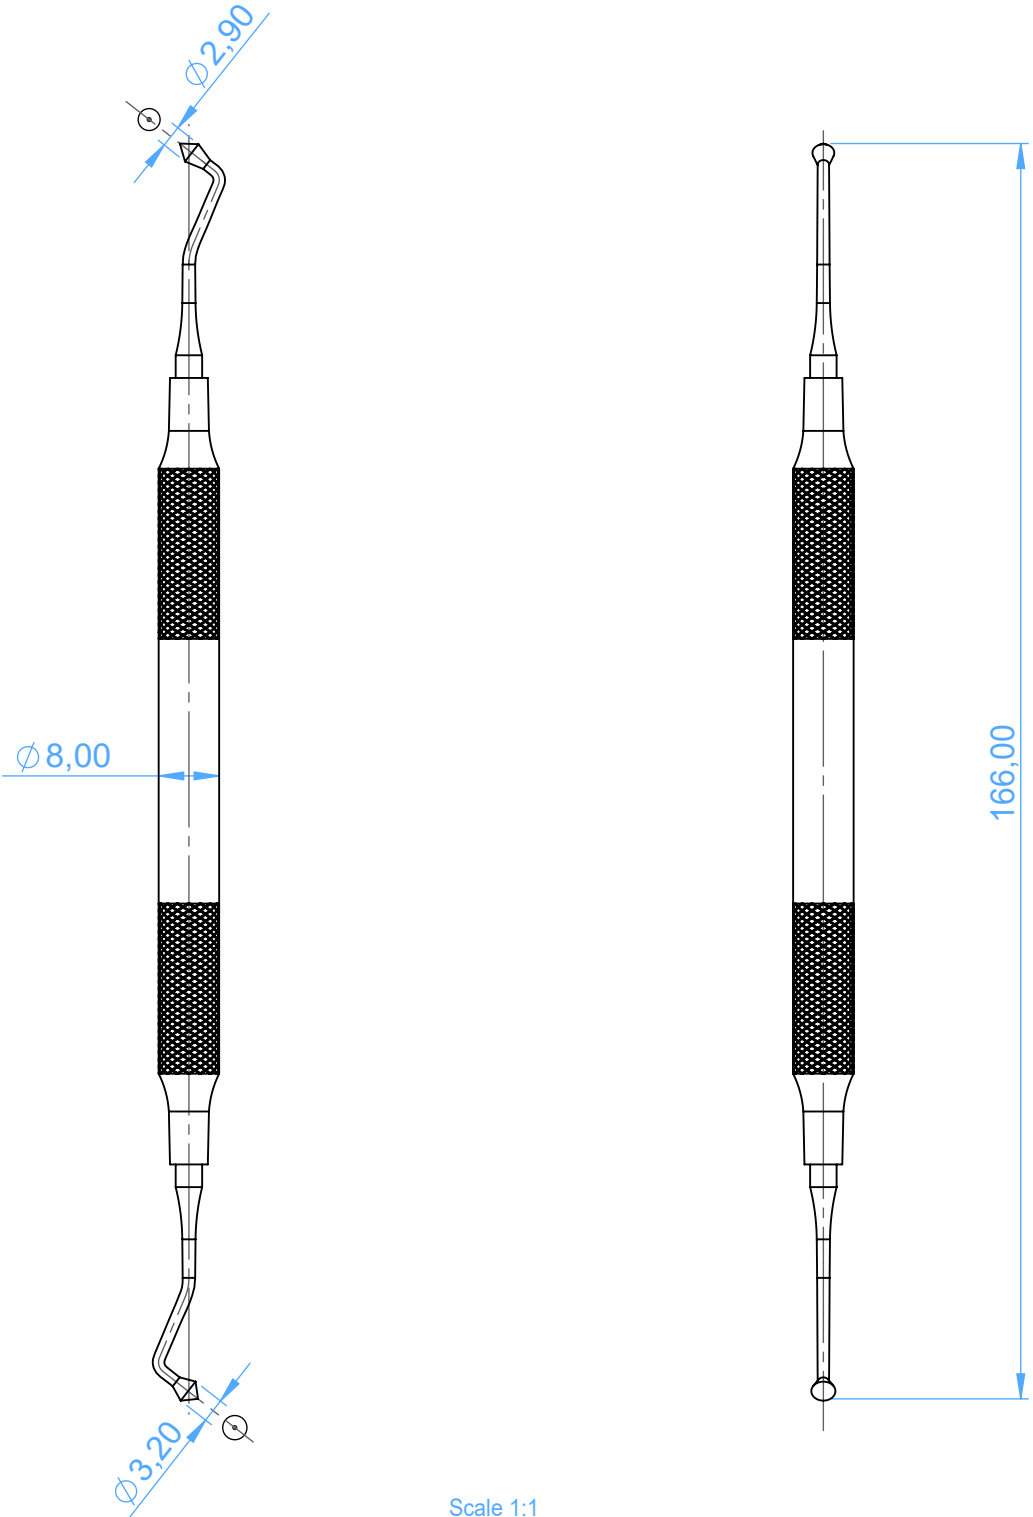

MV1204-2 Burnishers
2 Westcott

Scale 1:1