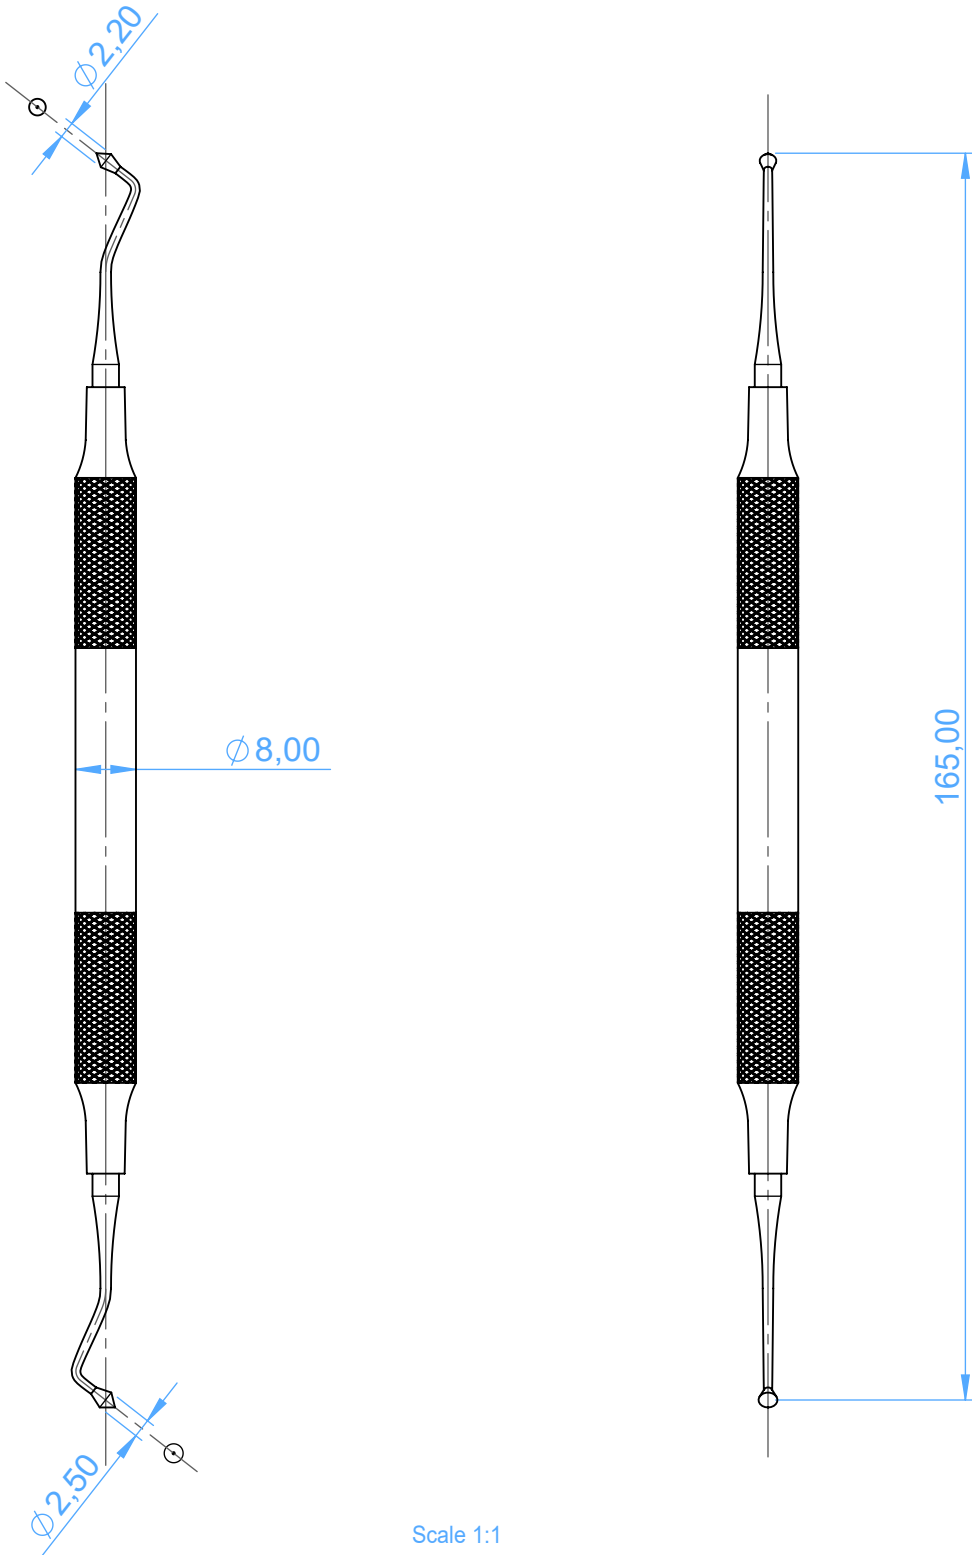

MV1204-1 Burnishers

1 Westcott

Scale 1:1