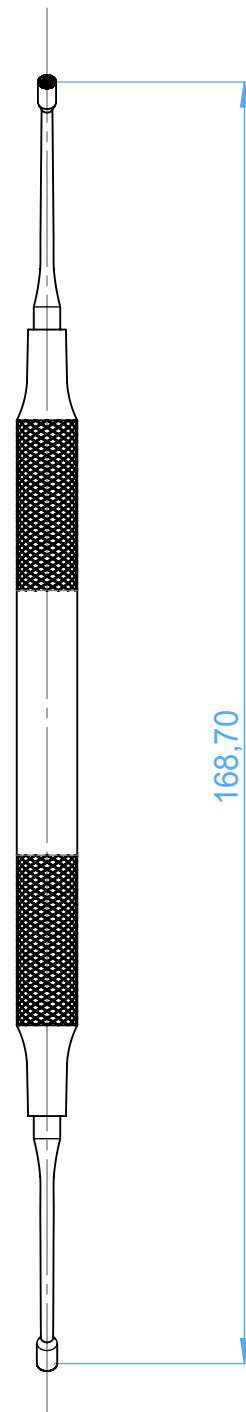

MV1202-3 Amalgam instruments

3
serrated

Scale 1:1