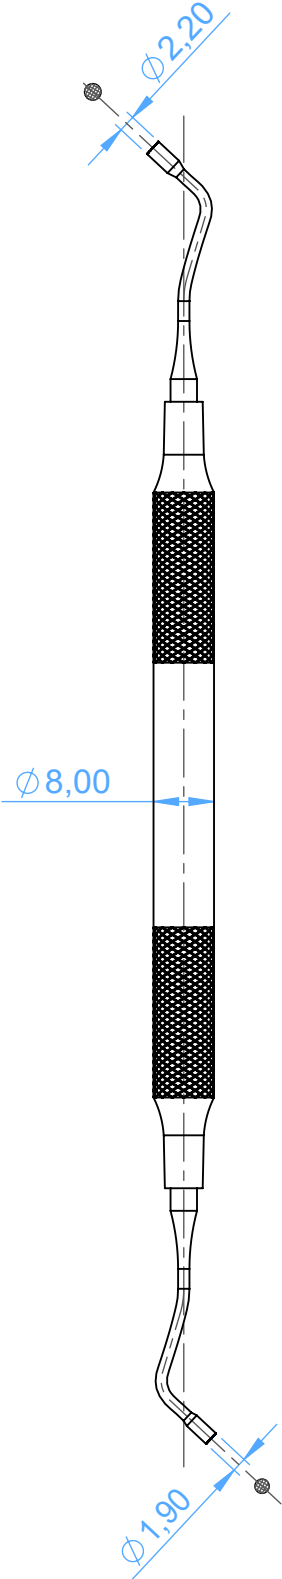

MV1202-2 Amalgam Instruments

2
Serrated

Scale 1:1