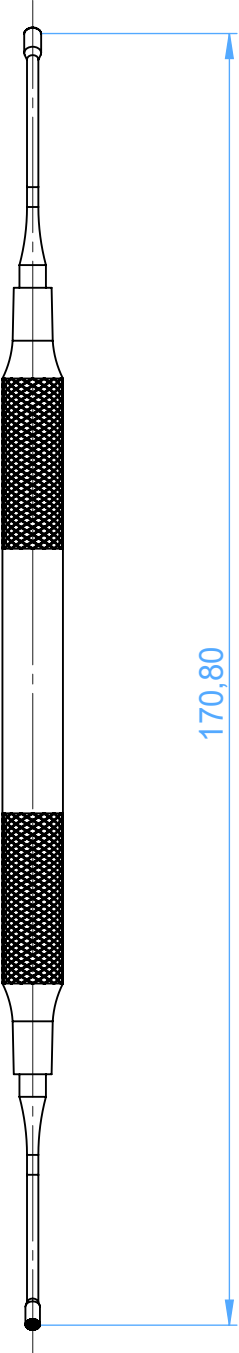

MV1202-2 Amalgam Instruments

2
Serrated

Scale 1:1