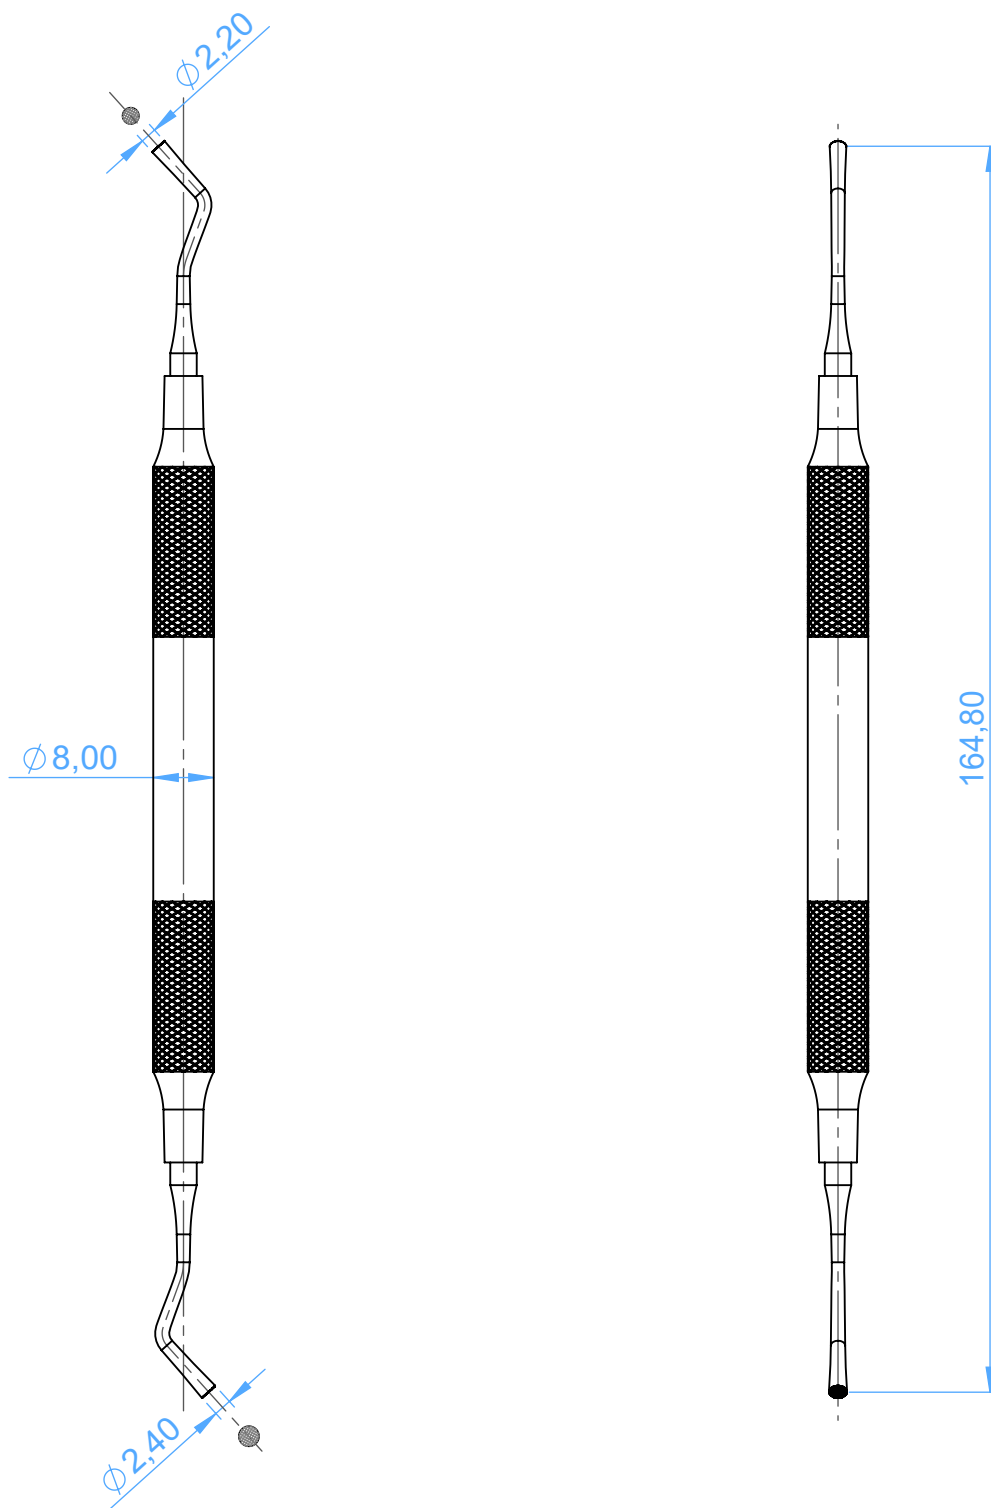

MV1201-3 Amalgam instruments

3
serrated

Scale 1:1