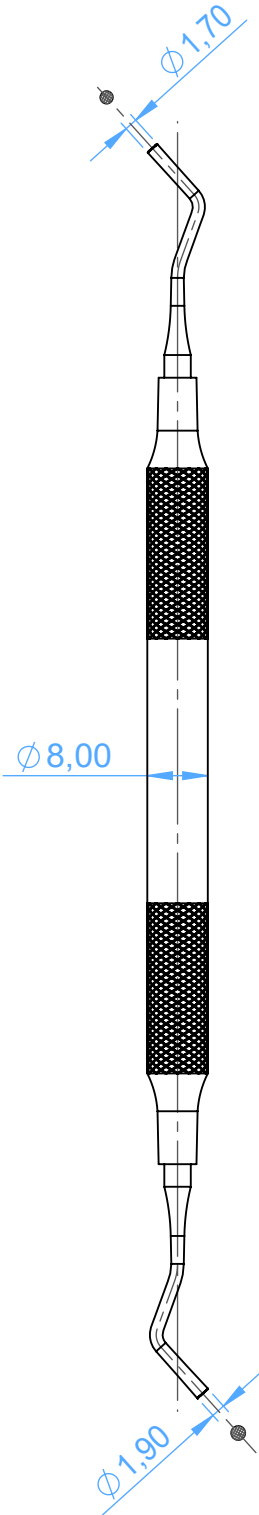

MV1201-2 Amalgam Instruments

2 serrated

Scale 1:1