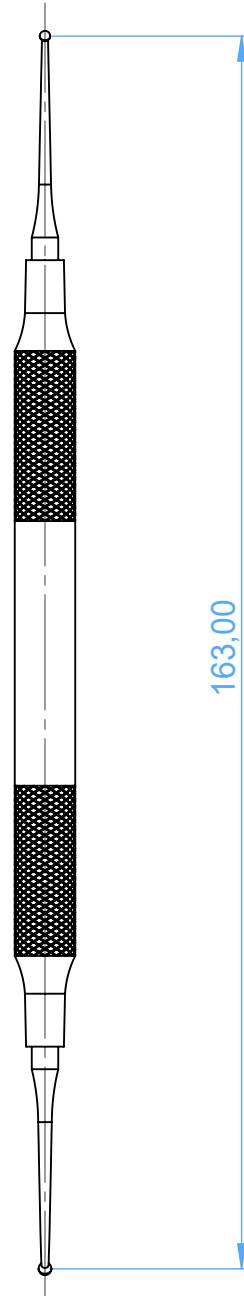

MV1200-2 Amalgam instruments

2

Scale 1:1