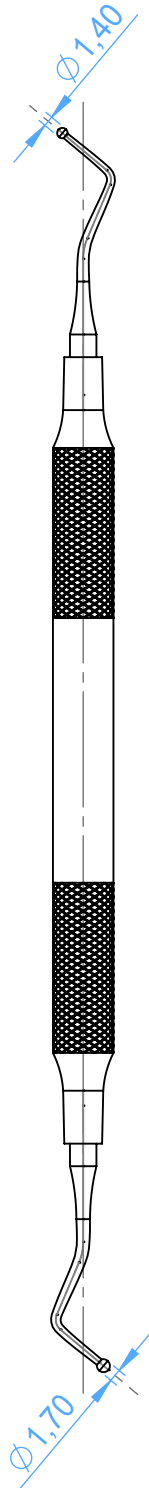

MV1200-2 Amalgam instruments

2

Scale 1:1