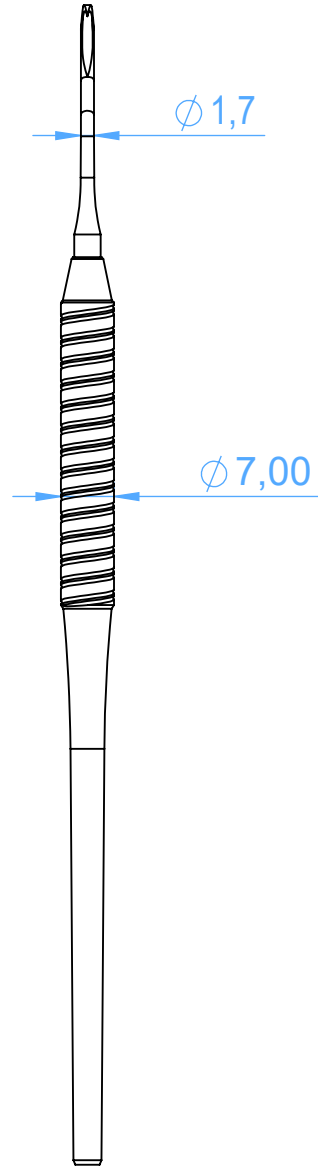

ML1903
Scalers
U15 Towner

SCALA 1:1