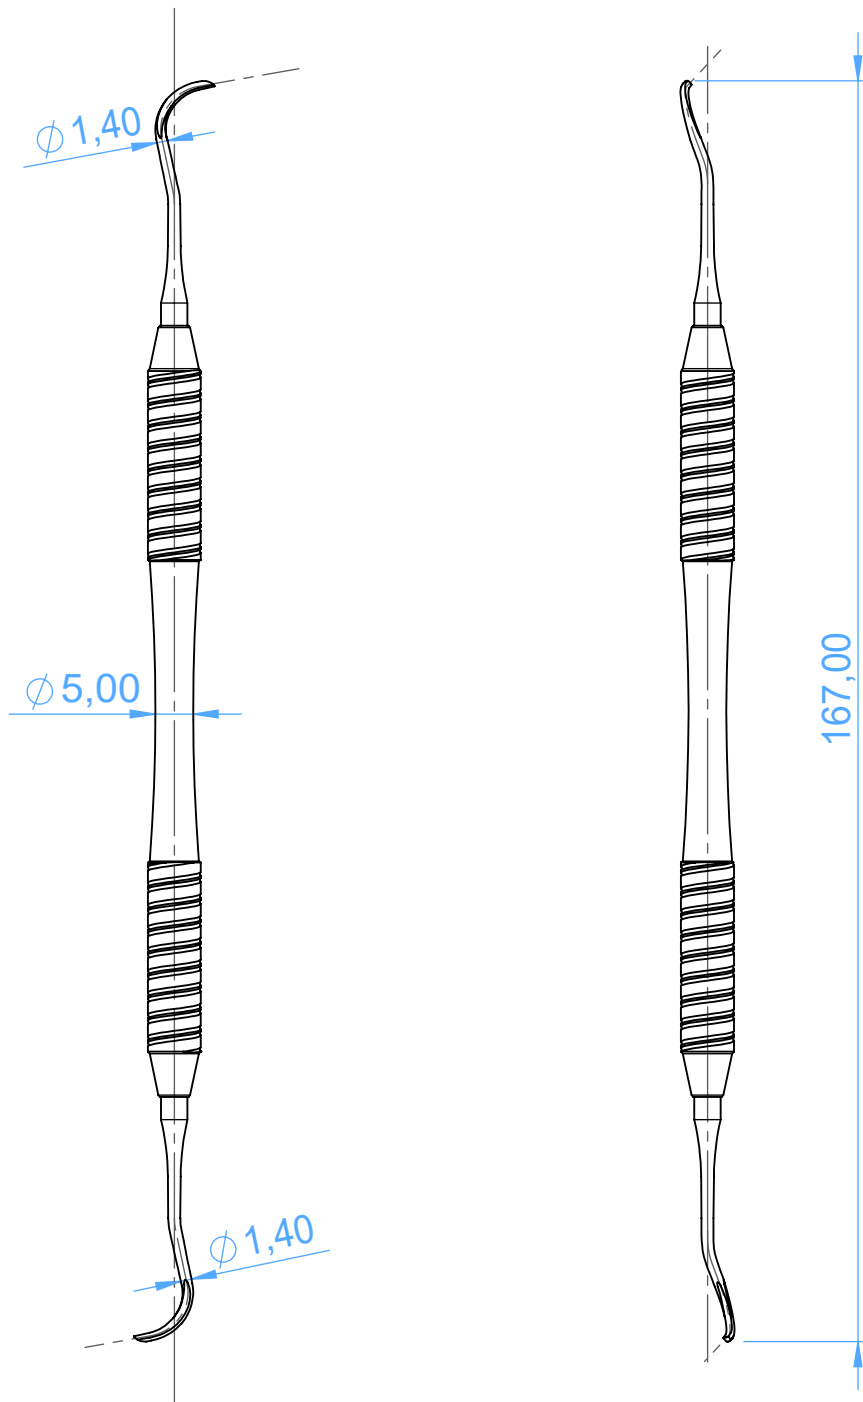

Curettes and Scalers

ML1830-YG08

7/8 Younger -Good

Scale 1:1