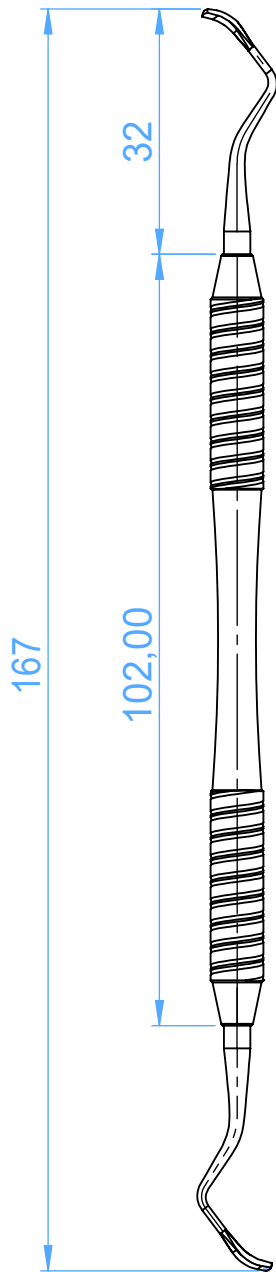

ML1825-14S  
Curettes and Scalers  
13S/14S Mc Call

Scale 1:1