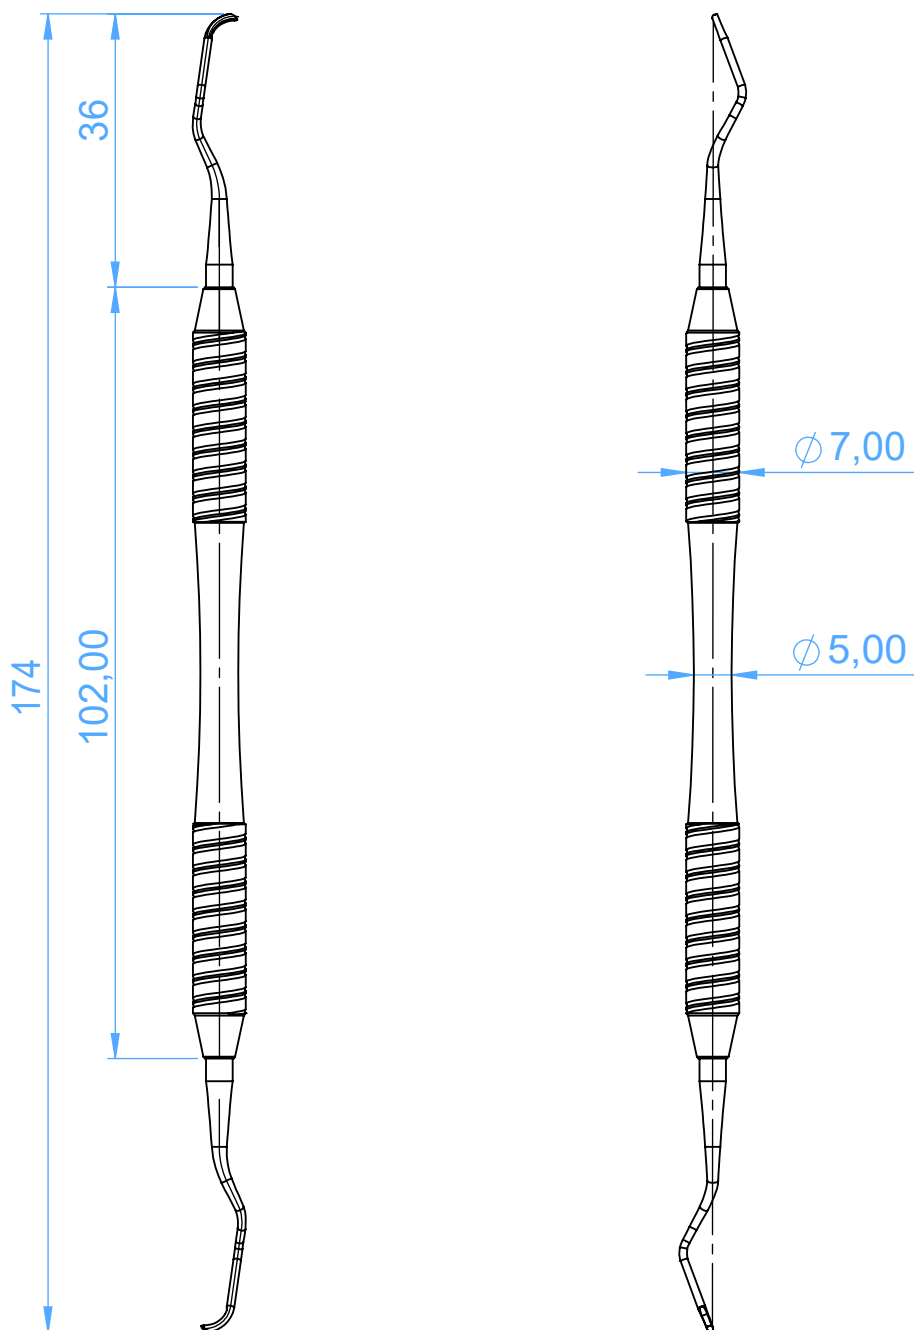

ML1807-16MF
Gracey curettes - MF

15/16 Gracey

Scale 1:1

ASA DENTAL
MAKE PEOPLE SMILE