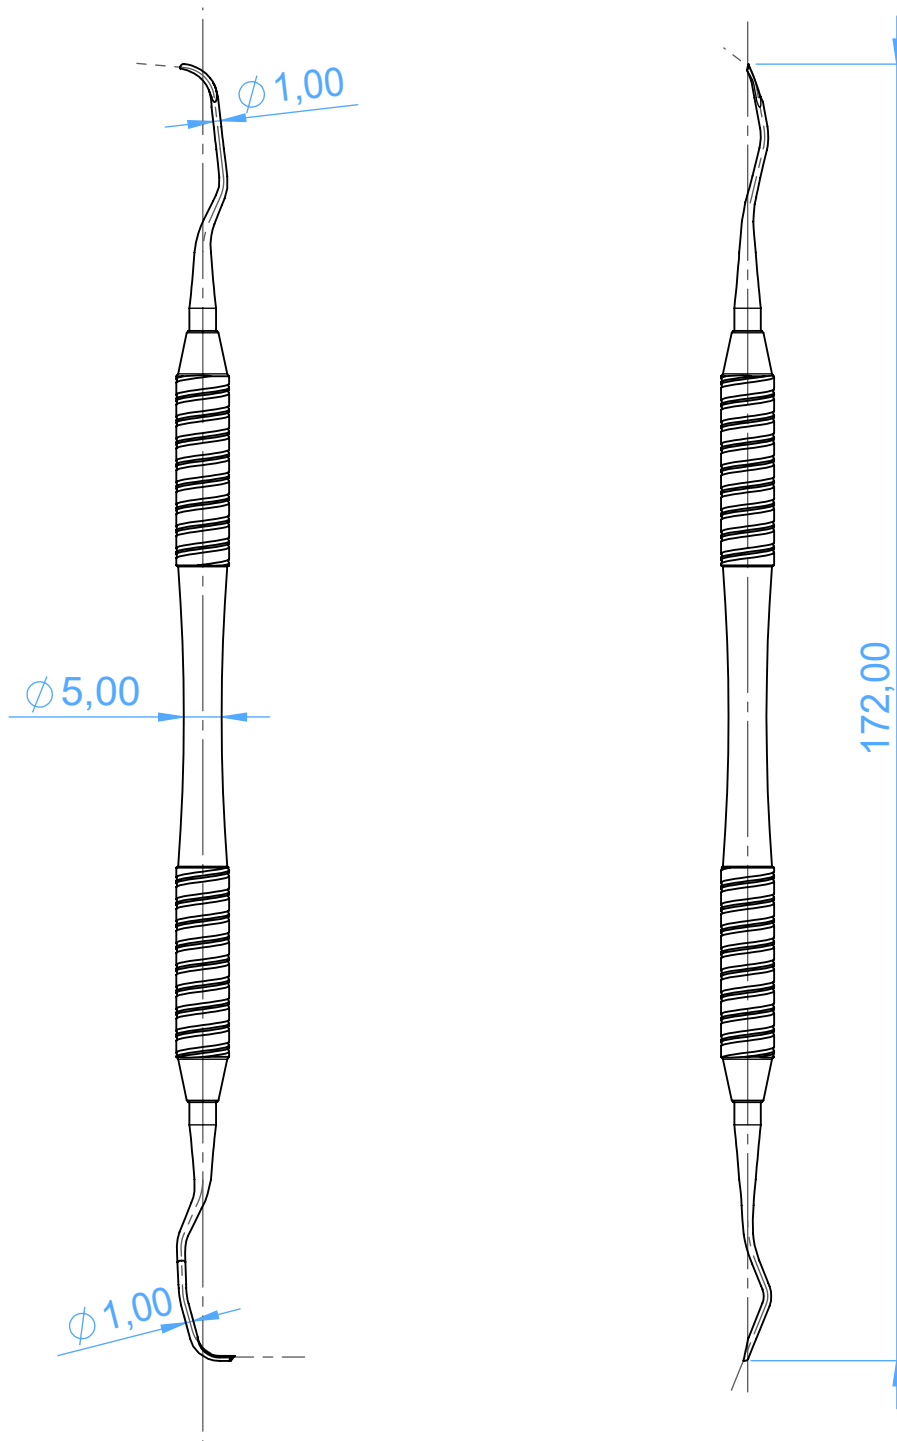

ML1807-11MD Gracey Curettes

11 /14 Gracy
Mesial-Distal

Scala 1:1

ASA DENTAL
MAKE PEOPLE SMILE