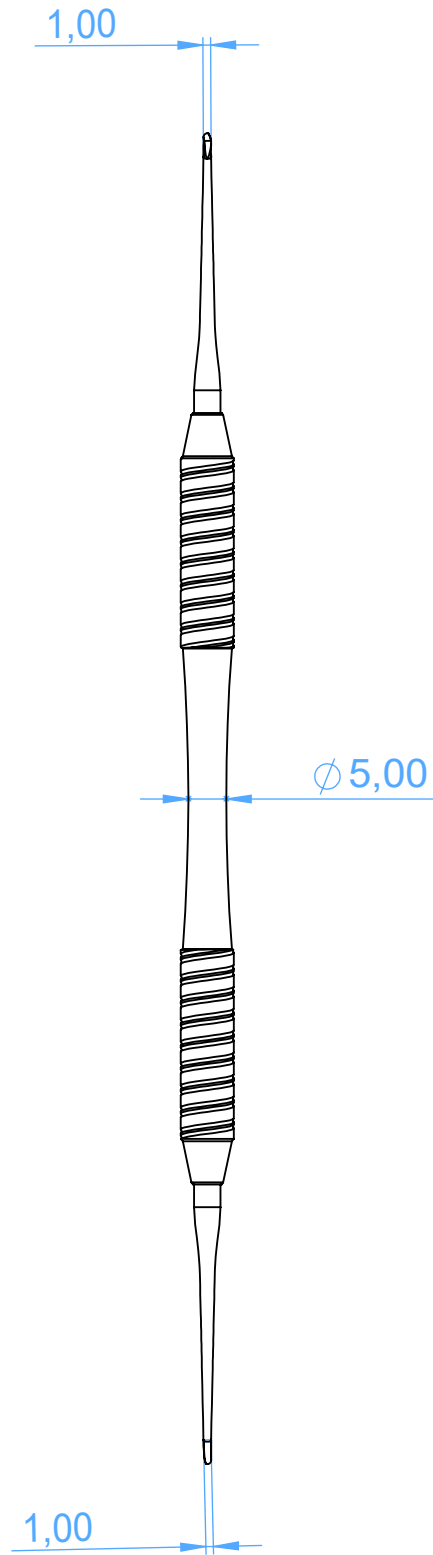

ML1807-08AF
Gracey curettes - AF
7/8 Gracey

SCALA 1:1

ASA DENTAL
MAKE PEOPLE SMILE