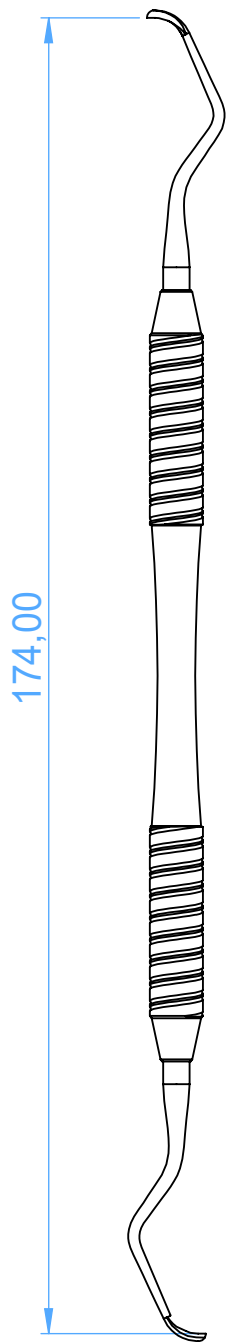

ML1807-08AF
Gracey curettes - AF
7/8 Gracey

SCALA 1:1

ASA DENTAL
MAKE PEOPLE SMILE