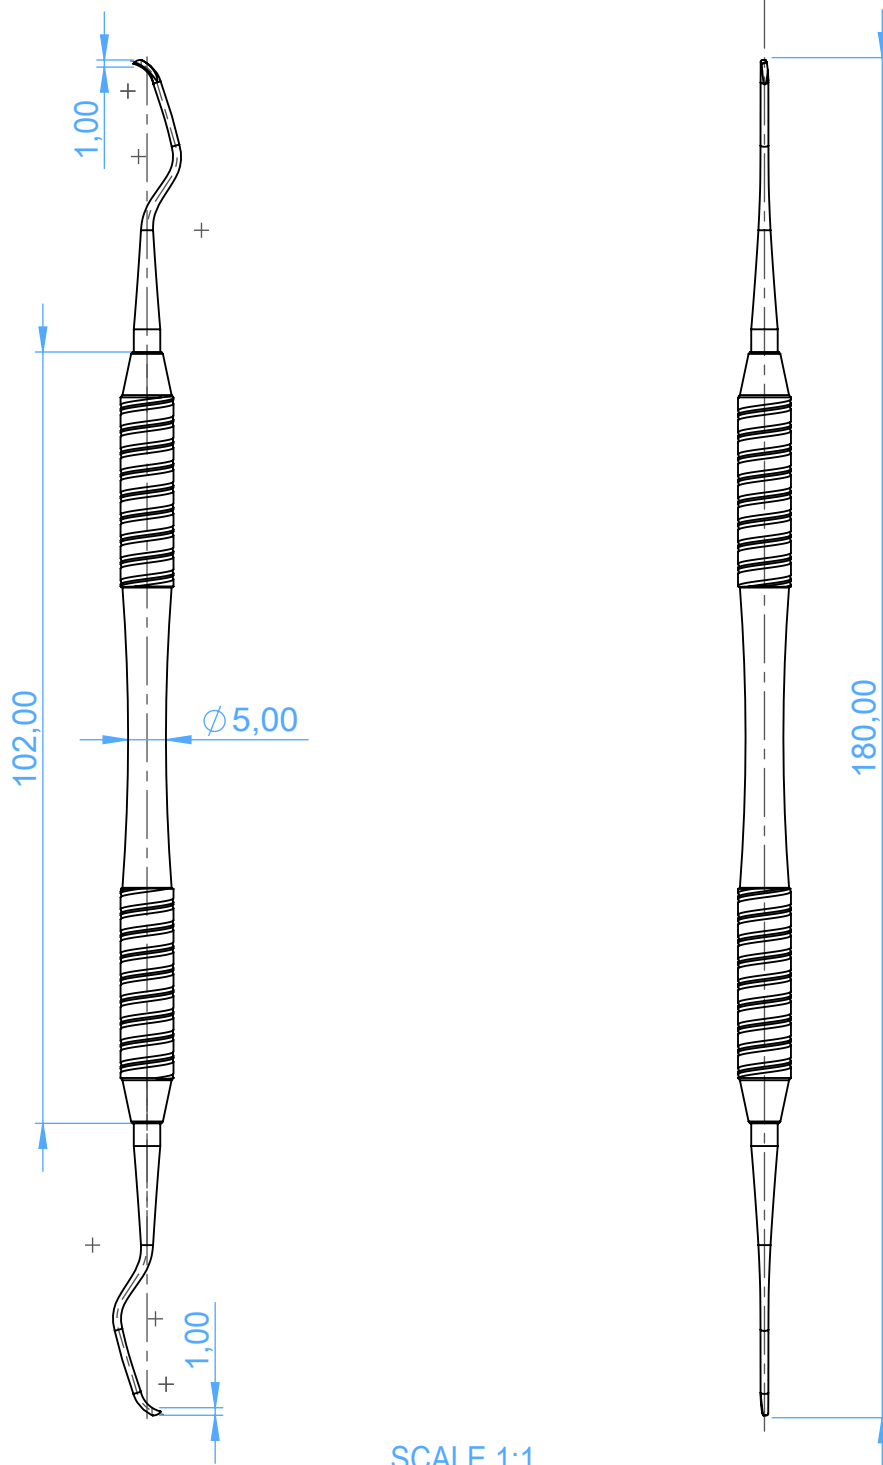

ML1807-04MF - GRACEY CURETTES - MF / CURETTE GRACEY - MF

3/4 Gracey

SCALE 1:1