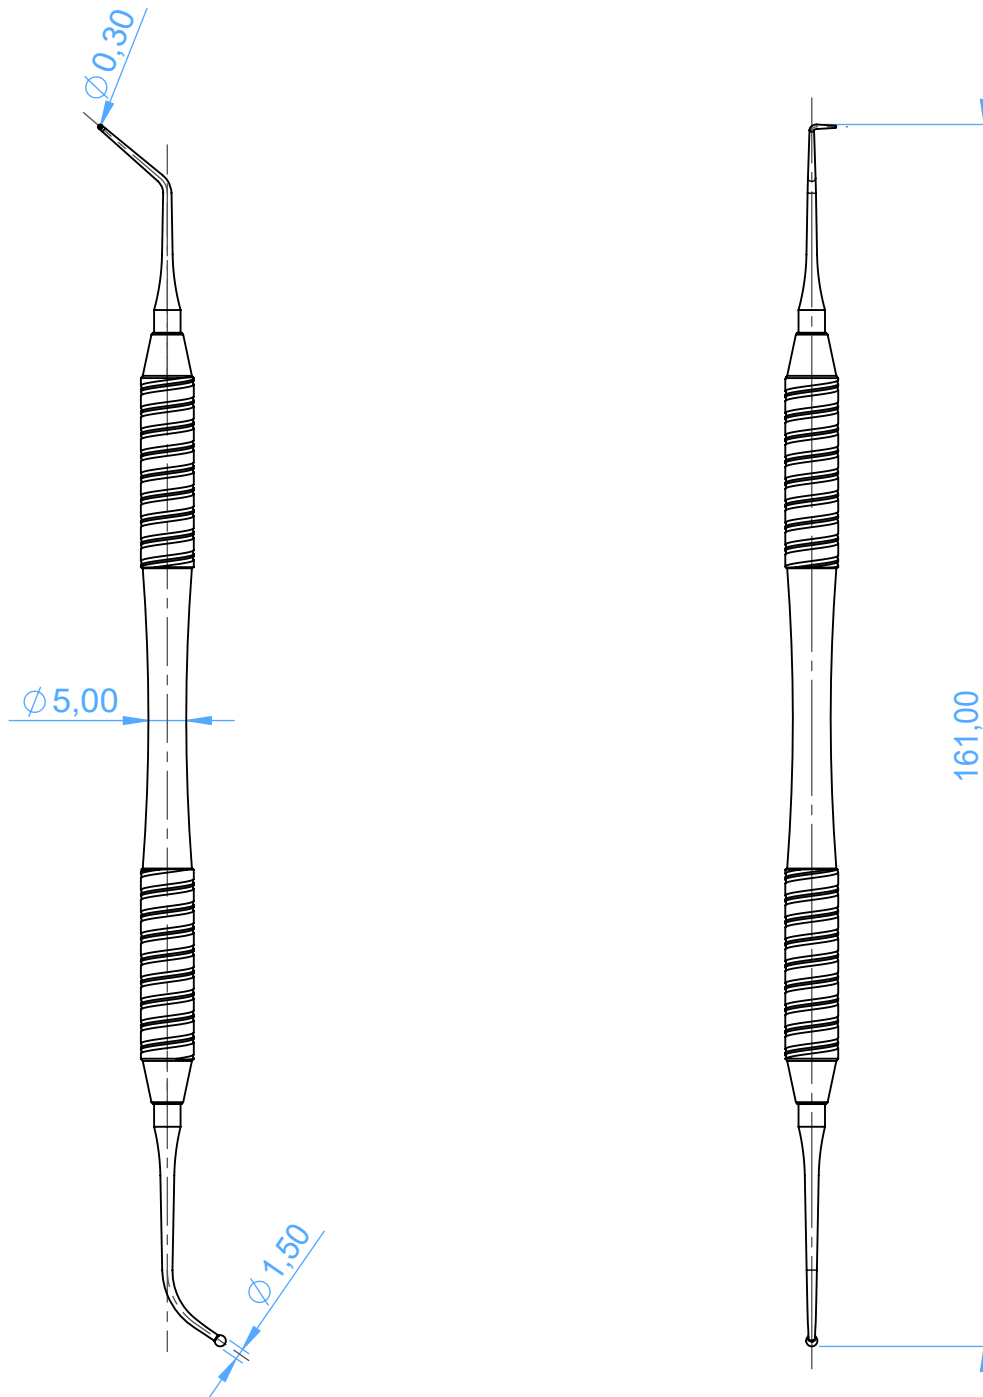

ML1222-1 - DOUBLE ENDED EXPLORERS / Sonda

SCALE 1:1