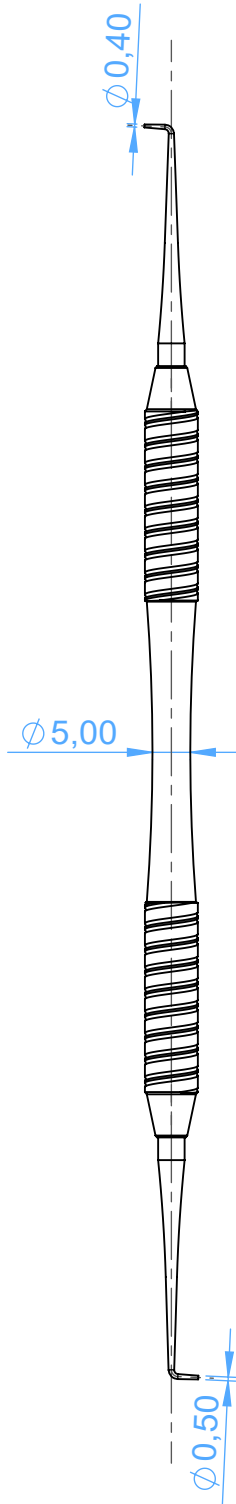

ML0805-1 - DOUBLE ENDED EXPLORERS / Sonda

SCALE 1:1