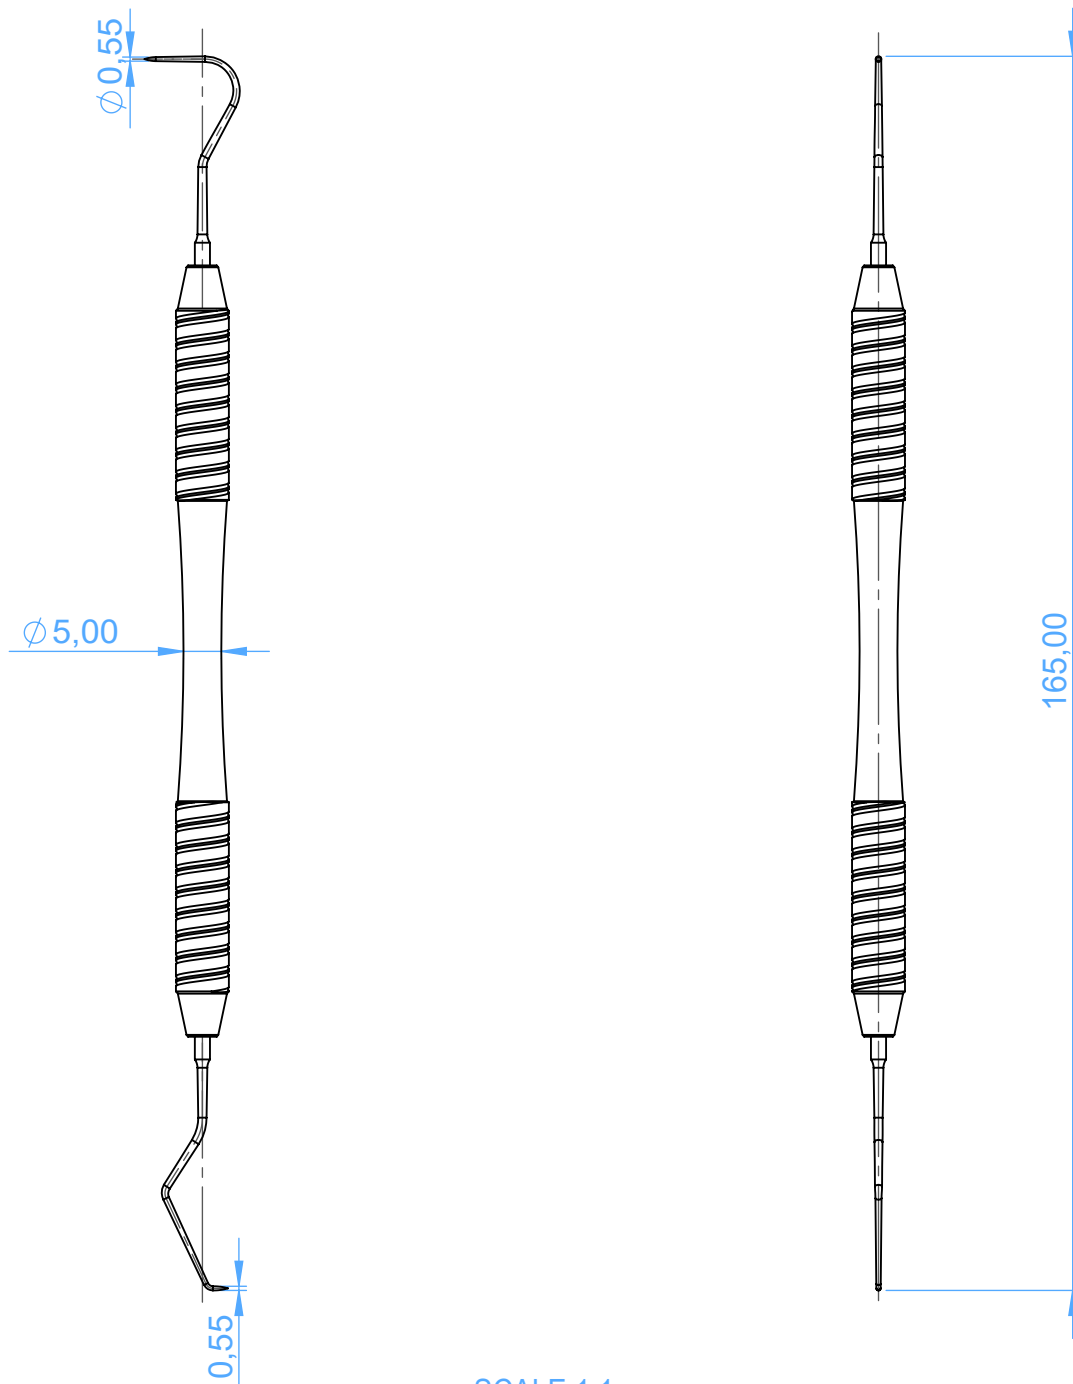

ML0704-23D1 - Double ended Explorers / Sonda Doppia

23/17

SCALE 1:1