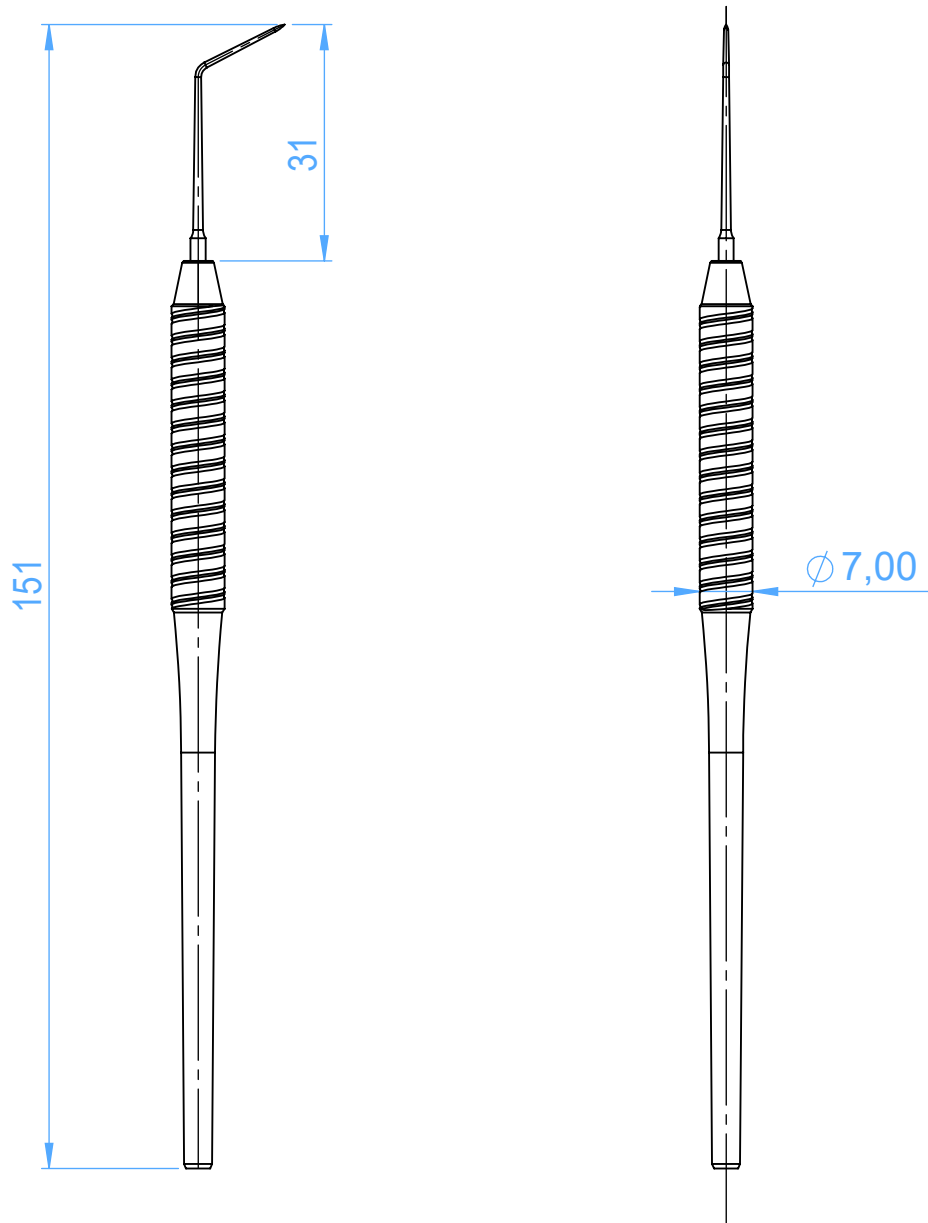

ML0700-6 Single ended explorers

SCALE 1:1