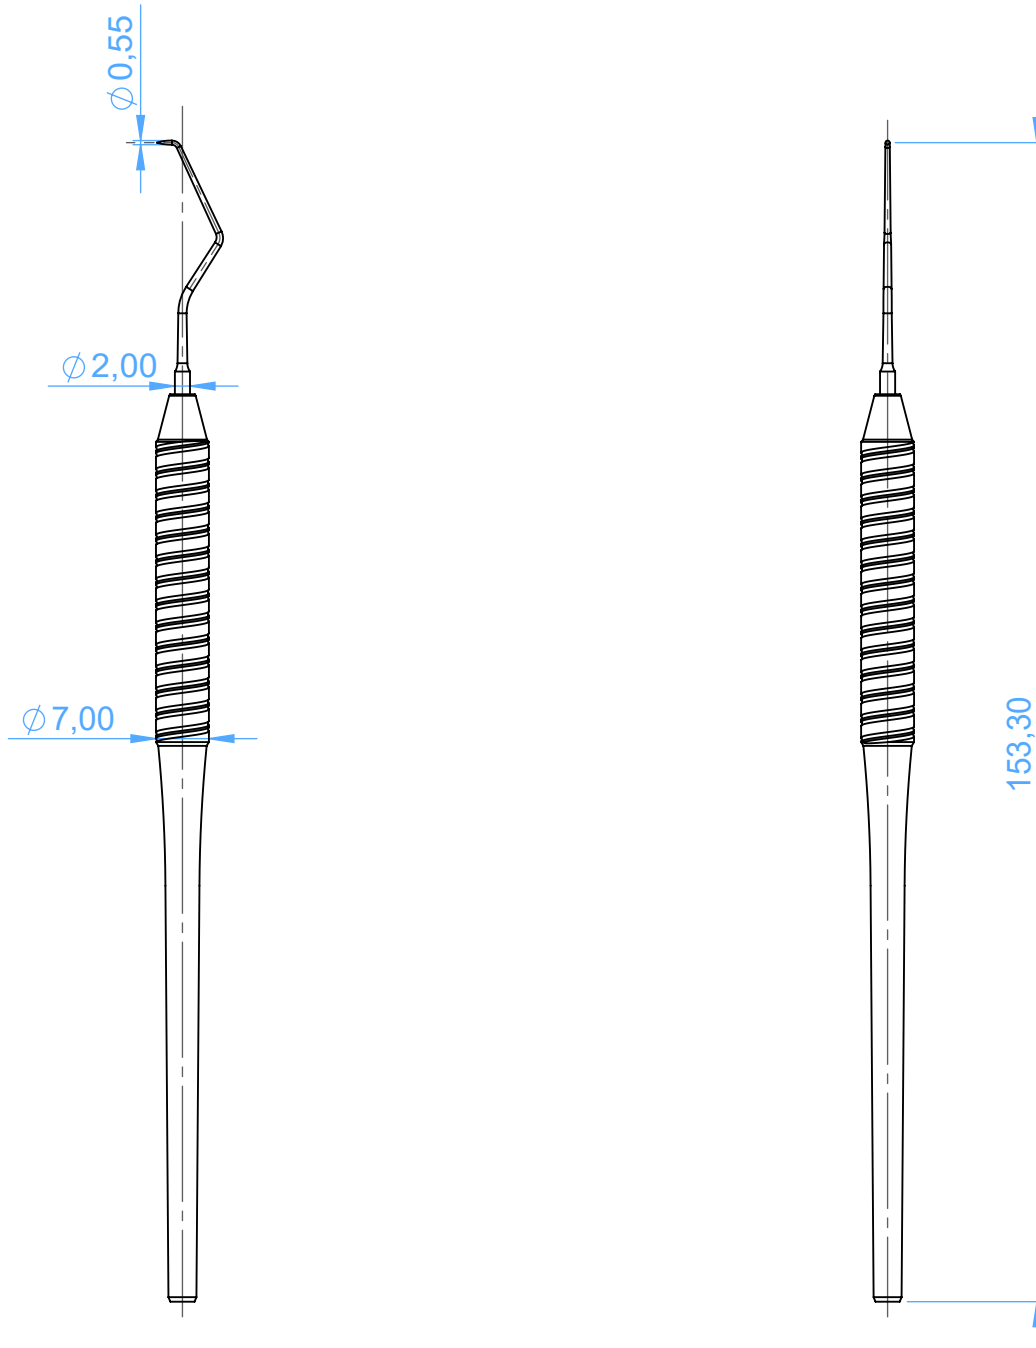

ML0700-17 Single ended Explorers

17

Scale 1:1