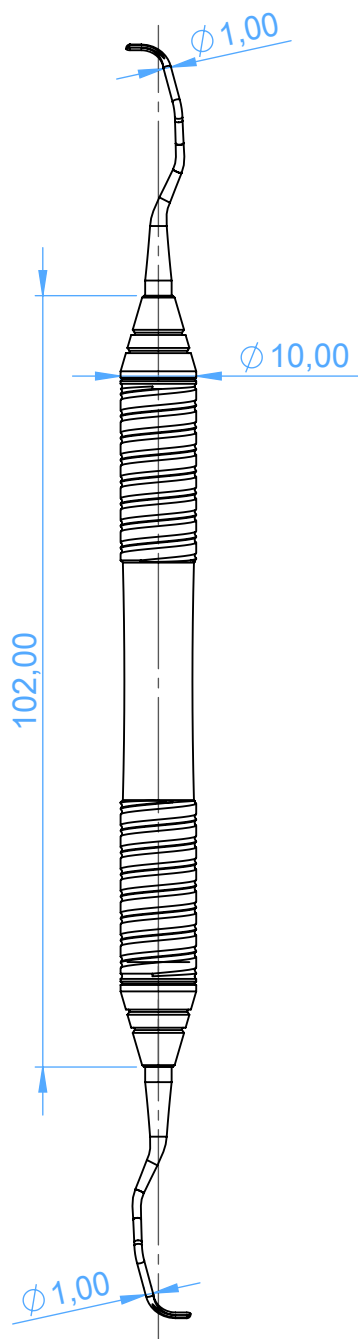

LV1807-14SF - GRACEY CURETTES / Curette Gracey

13/14 Gracey
SHARPEN FREE

SCALE 1:1