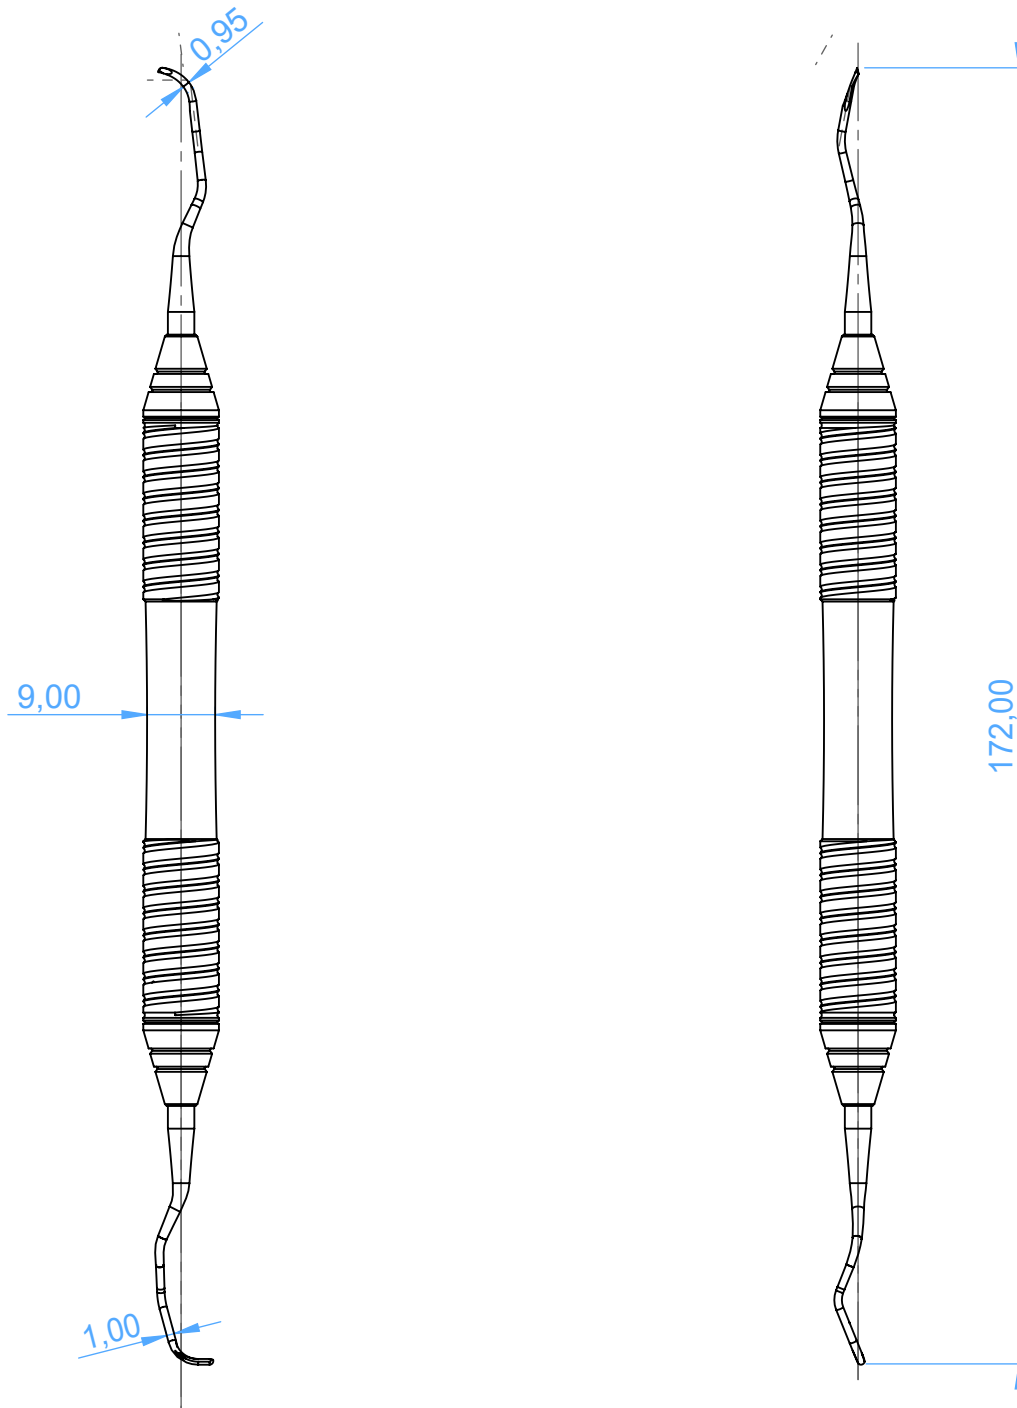

LV1807-13MD - GRACEY CURETTES - Curette Gracey

12/13 Gracey

SCALE 1:1