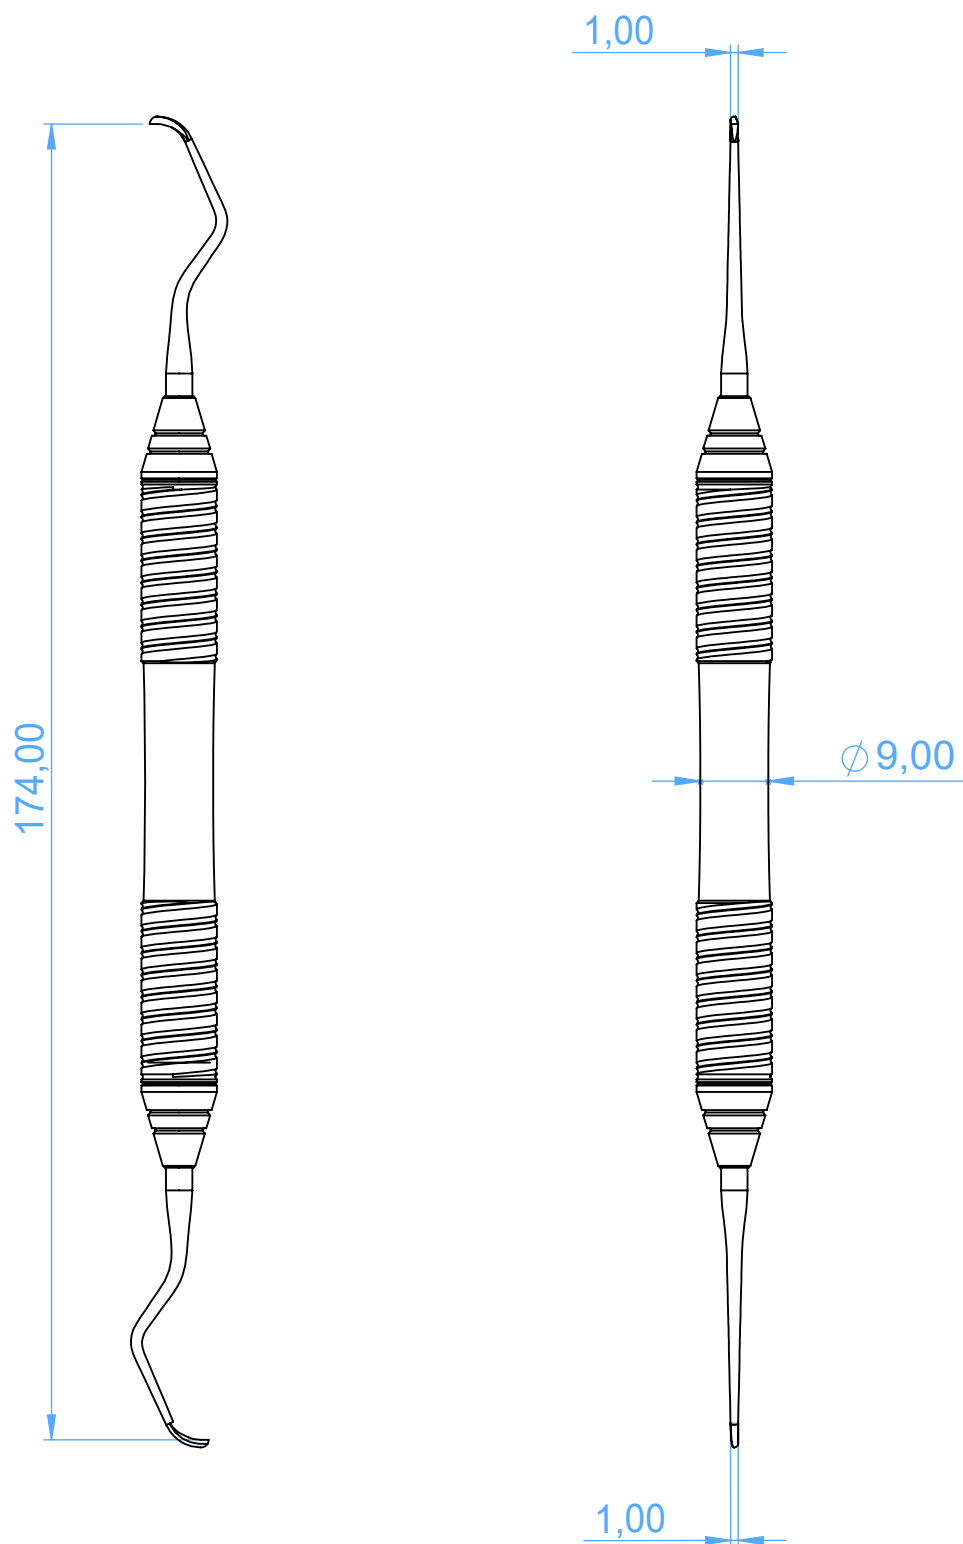

LV1807-08AF
Gracey curettes - AF
7/8 Gracey

SCALA 1:1

ASA DENTAL
MAKE PEOPLE SMILE