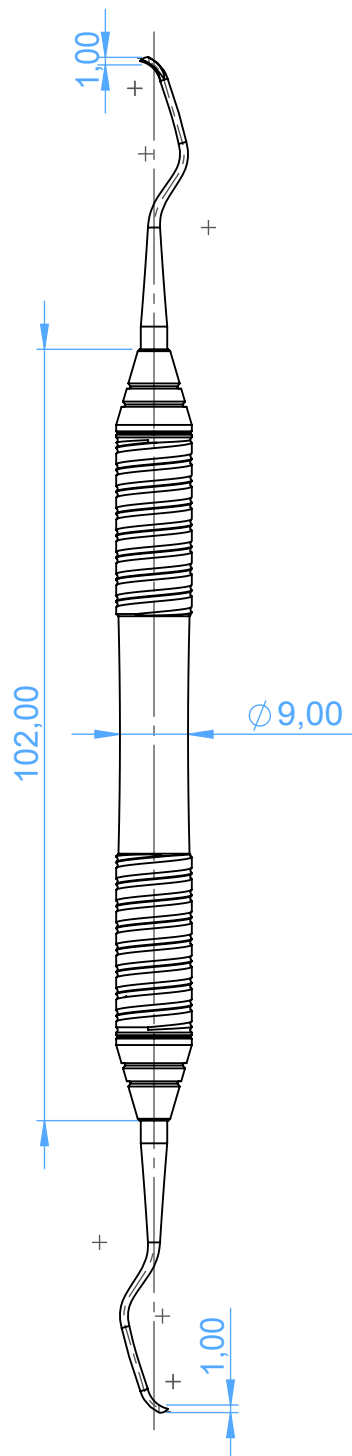

LV1807-04MF - GRACEY CURETTES - MF / Curette Gracey - MF

3/4 Gracey

SCALE 1:1