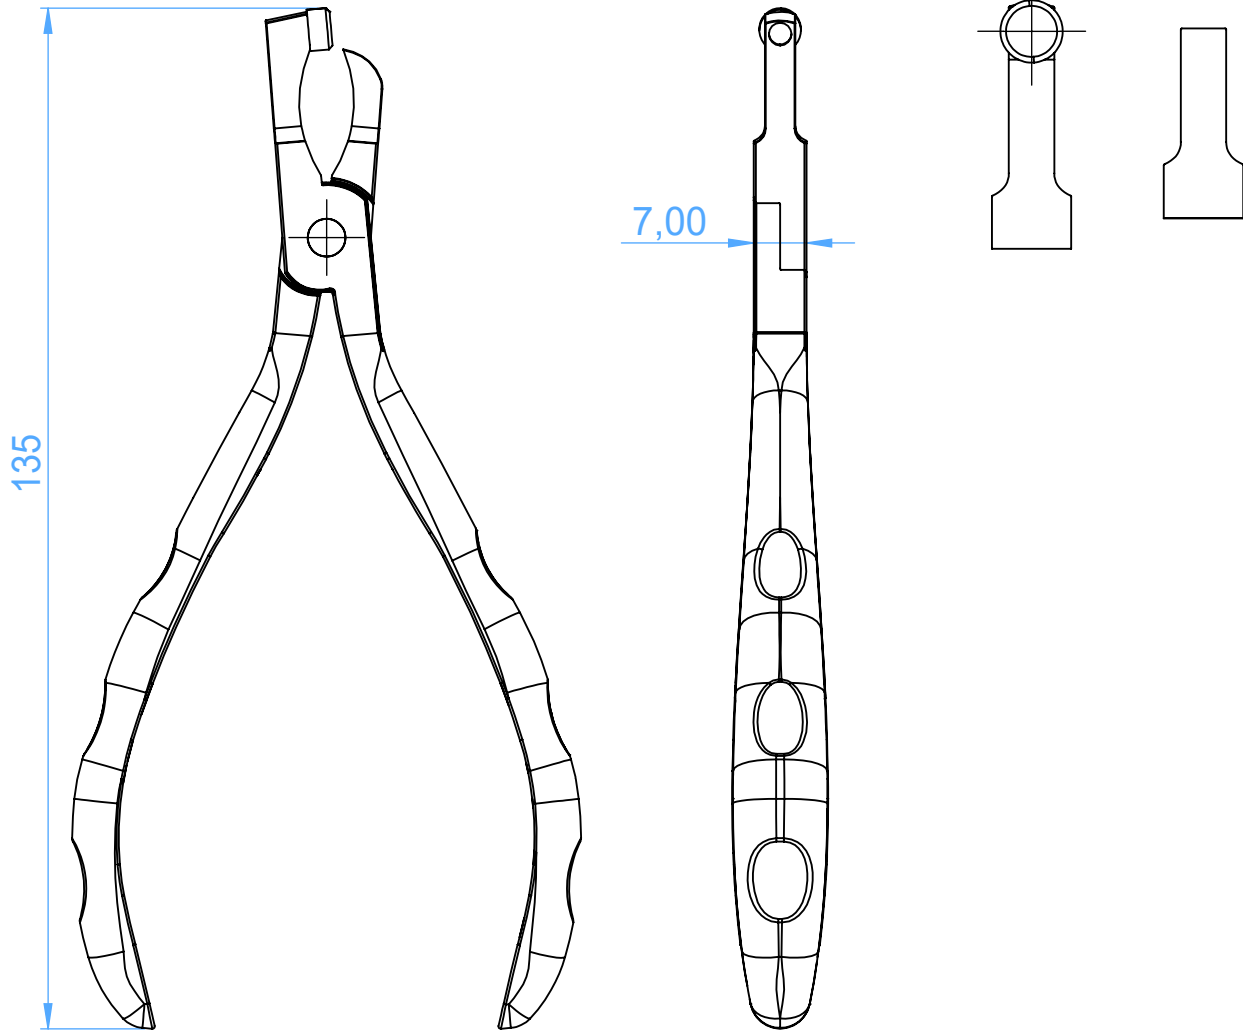

Utility pliers

8811-2

long posterior
band remover

Scale 1:1

ASA DENTAL
MAKE PEOPLE SMILE