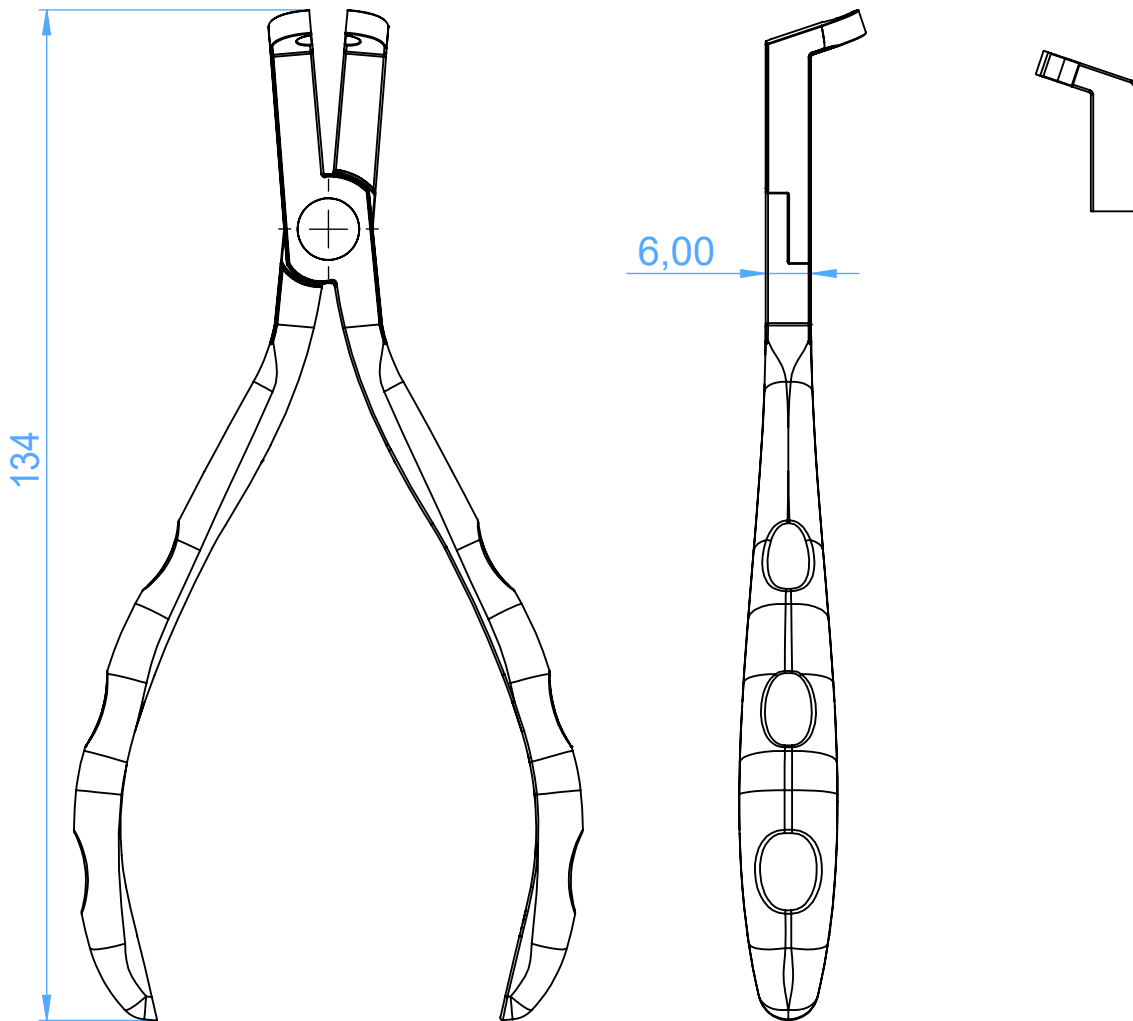

Utility pliers

8810

angled
bracket
removing
pliers

Scale 1:1