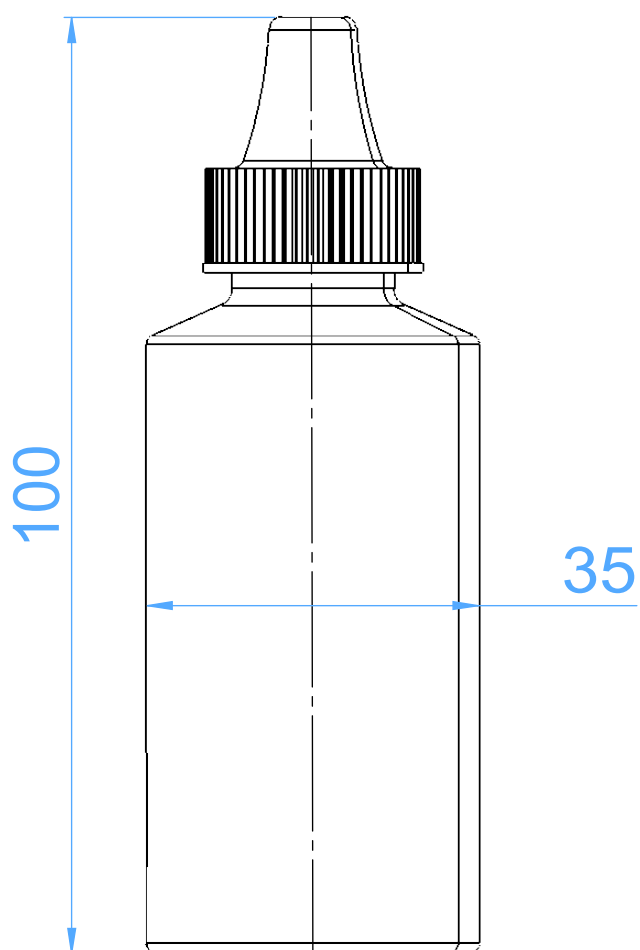

Stainless steel trays
8010

Silicone
40 ml

Scale 1:1