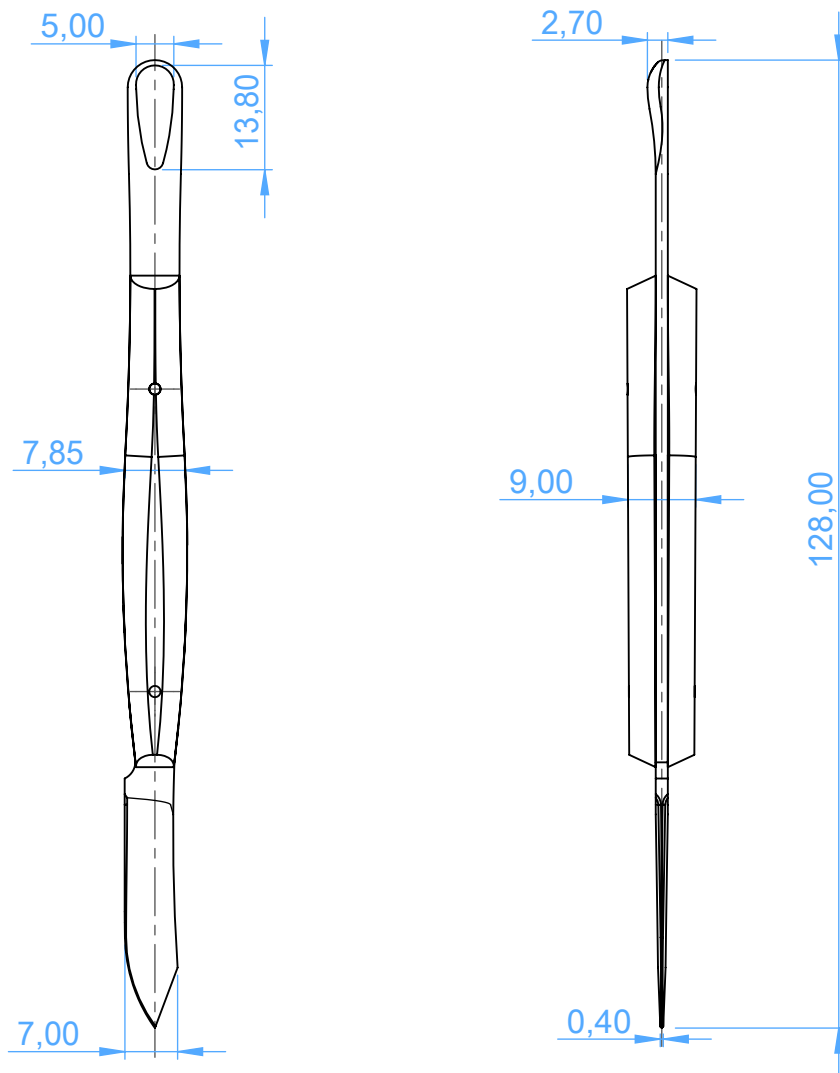

5202-1 - WAX KNIFE / Coltello per Cera

WITH SMALL SPOON

SCALE 1:1