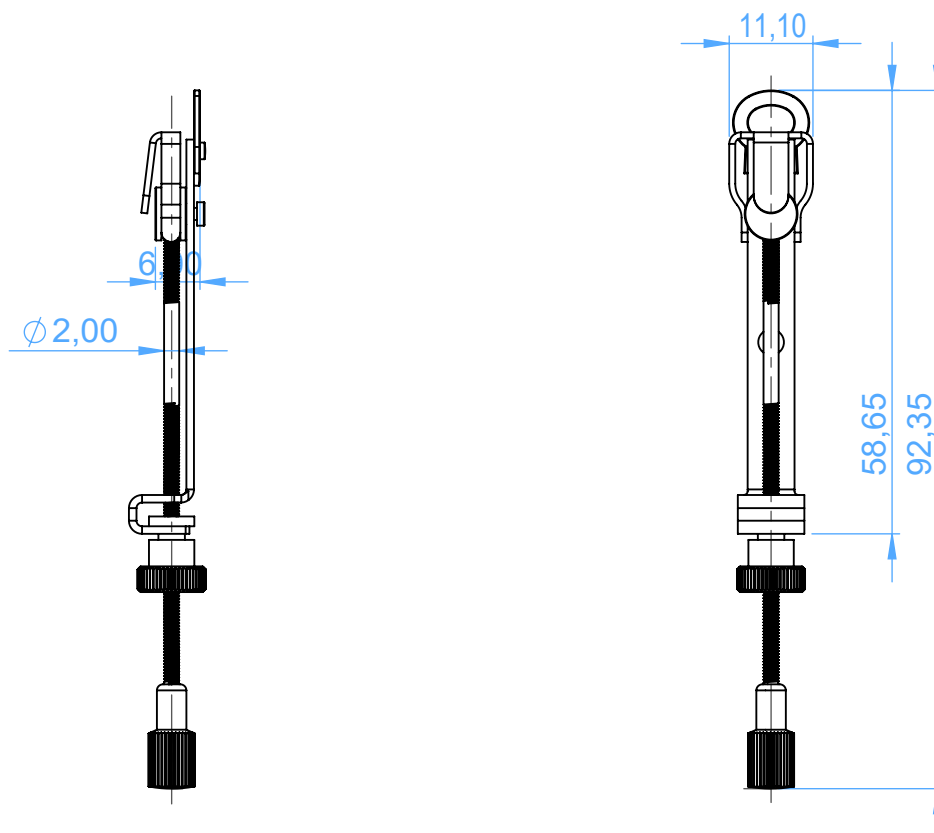

3072 - MATRIX RETAINER / Porta Matrice

8P Didner

SCALE 1:1