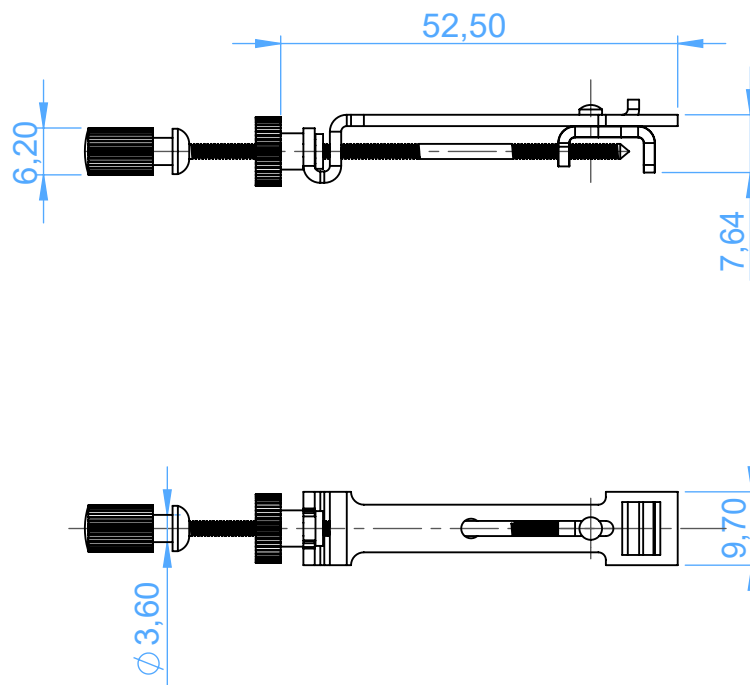

3070-7 - Porta Matrice - Matrix retainer

8 Ivory 7mm

SCALE 1:1